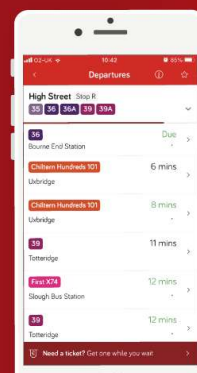

buy tickets on your mobile

www.carouselbuses.co.uk/app