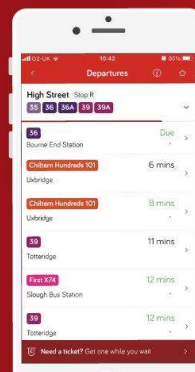

### Looking for a different fare?

Contact our customer support team.

01494 450151

@CarouselBus

info@carouselbuses.co.uk

Carousel Buses Ltd, Unit 2, Hughenden Avenue  
High Wycombe, HP13 5SG

Your convenient way to pay for bus travel using contactless payment!

[www.carouselbuses.co.uk](http://www.carouselbuses.co.uk)

buy tickets on your mobile

[www.carouselbuses.co.uk/app](http://www.carouselbuses.co.uk/app)