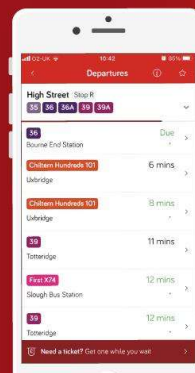

Popular Fares

Service: 10/10A

	Adult Single	Adult Return	Child Single	Child Return
Windsor- Staines	£3.00	£6.00	£2.90	£4.00
Windsor – Hythe End	£3.00	£6.00	£2.60	£3.80
Windsor – Wraysbury	£3.00	£5.60	£2.30	£3.40
Windsor – Horton (10A)	£3.00	£5.00	£2.00	£3.00
Horton – Staines (10A)	£3.00	£5.30	£2.10	£3.20
Sunnymeads- Windsor	£3.00	£5.00	£2.00	£3.00
Datchet- Windsor	£2.80	£4.20	£1.70	£2.60

Your convenient way to pay for bus travel using contactless payment!

www.carouselbuses.co.uk

buy tickets on your mobile

www.carouselbuses.co.uk/app