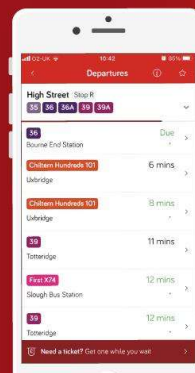

Popular Fares

Service: 15

	Adult Single	Adult Return	Child Single	Child Return
Slough - Maidenhead	£3.00	£6.00	£2.70	£4.00
Slough – Maidenhead Bridge	£3.00	£6.00	£2.60	£3.80
Slough- Eton	£3.00	£5.30	£2.10	£3.20
Eton- Maidenhead	£3.00	£5.30	£2.10	£3.20
Eton – Maidenhead Bridge	£3.00	£5.30	£2.10	£3.20

	Adult	Child
Season tickets		
Zone C 1 Day	£5.70	£3.70
Carousel Network 1 Day	£12.00	£8.00

Looking for a different fare?

Contact our customer support team.

01494 450151

@CarouselBus

info@carouselbuses.co.uk

Carousel Buses Ltd, Unit 2, Hughenden Avenue
High Wycombe, HP13 5SG

Your convenient way to pay for bus travel using contactless payment!

www.carouselbuses.co.uk

buy tickets on your mobile

www.carouselbuses.co.uk/app