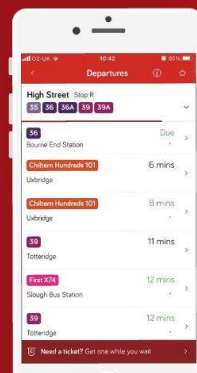

Popular Fares

Service: 156/156A

	Adult Single	Adult Return	Child Single	Child Return
Moor Common- Marlow BTM (156A)	£3.00	£6.00	£2.60	£3.90
Moor Common-Lane End (156A)	£2.00	£3.00	£1.20	£1.80
Lane End- Marlow Leisure Centre (156)	£3.00	£5.70	£2.30	£3.50
Lane End- Marlow (156/156A)	£3.00	£5.30	£2.10	£3.20

	Adult	Child
Season tickets		
Zone B 1 Day	£6.00	£4.50
Carousel Network 1 Day	£12.00	£8.00

Looking for a different fare?

Contact our customer support team.

01494 450151

@CarouselBus

info@carouselbuses.co.uk

Carousel Buses Ltd, Unit 2, Hughenden Avenue
High Wycombe, HP13 5SG

Your convenient way to pay for bus travel using contactless payment!

www.carouselbuses.co.uk

buy tickets on your mobile

www.carouselbuses.co.uk/app