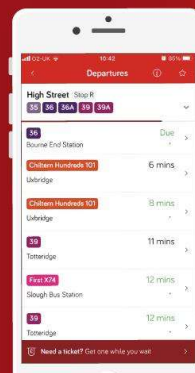

### Looking for a different fare?

Contact our customer support team.

01494 450151

@CarouselBus

info@carouselbuses.co.uk

Carousel Buses Ltd, Unit 2, Hughenden Avenue  
High Wycombe, HP13 5SG

Your convenient way to pay for bus travel using contactless payment!

[www.carouselbuses.co.uk](http://www.carouselbuses.co.uk)

buy tickets on your mobile

[www.carouselbuses.co.uk/app](http://www.carouselbuses.co.uk/app)