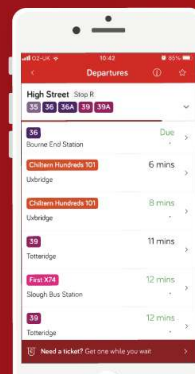

info@carouselbuses.co.uk

Carousel Buses Ltd, Unit 2, Hughenden Avenue
High Wycombe, HP13 5SG

Your convenient way to pay for bus travel using contactless payment!

www.carouselbuses.co.uk

buy tickets on your mobile