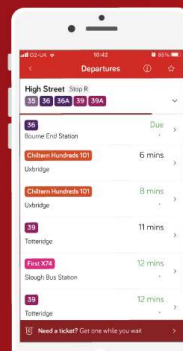

Popular Fares

Service: 35

	Adult Single	Adult Return	Child Single	Child Return
High Wycombe – Retail Park	£2.50	£3.80	£1.50	£2.30
High Wycombe – Loudwater	£3.00	£4.00	£1.80	£2.70
High Wycombe – Flackwell Heath	£3.00	£4.00	£ 1.80	£2.70
Loudwater – Flackwell Heath	£1.70	£2.60	£1.10	£1.60

buy tickets on your mobile

www.carouselbuses.co.uk/app