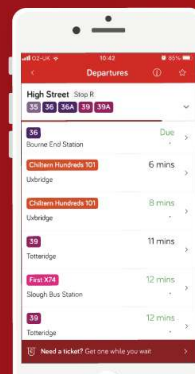

buy tickets on your mobile

www.carouselbuses.co.uk/app