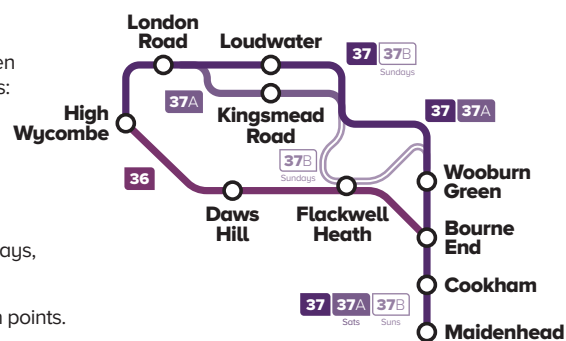

**Sundays** and most Public Holidays

route number	37B	37B	37B	37B	37B	37B	37B	37B	37B	37B	37B
Maidenhead Frascati Way	0830	0930	1030	1130	1230	1330	1430	1530	1630	1730	1830
Furze Platt Kent Way	0838	0938	1038	1138	1238	1338	1438	1538	1638	1738	1838
Cookham Railway Station	0846	0946	1046	1146	1246	1346	1446	1546	1646	1746	1846
Bourne End Railway Station	0855	0955	1055	1155	1255	1355	1455	1555	1655	1755	1855
Flackwell Heath The Common	0905	1005	1105	1205	1305	1405	1505	1605	1705	1805	1905
Loudwater Station Road	0907	1007	1107	1207	1307	1407	1507	1607	1707	1807	1907
High Wycombe London Road Lidl	0915	1015	1115	1215	1315	1415	1515	1615	1715	1815	1915
High Wycombe Bus Station	0924	1024	1124	1224	1324	1424	1524	1624	1724	1824	1924

Services **36**, **37** and **37A** operate up to every **15** minutes between Bourne End and High Wycombe, with buses operating as follows:

- service **36** via Flackwell Heath
- service **37** via Wooburn Green & Loudwater
- service **37A** via Wooburn Green & Kingsmead Road

Service **37B** operates via Flackwell Heath & Loudwater on Sundays, in place of service **36**.

Return tickets will be accepted on either route between common points.

**Mondays to Fridays** except Public Holidays

Service **37B** operates via Flackwell Heath & Loudwater on Sundays, in place of service **36**.

Return tickets will be accepted on either route between common points.