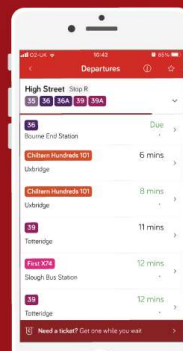

buy tickets on your mobile

www.carouselbuses.co.uk/app