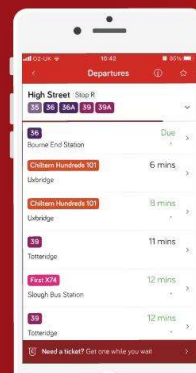

Popular Fares

Service: 7A

	Adult Single	Adult Return	Child Single	Child Return
Maidenhead – Cox Green	£3.00	£4.50	£1.80	£2.70
Maidenhead - Larchfield	£2.80	£4.20	£1.70	£2.60
Maidenhead – Desborough School	£2.30	£3.50	£1.40	£2.10
Desborough School – Cox Green	£2.80	£4.20	£1.70	£2.60

	Adult	Child
Season tickets		
Zone B/C 1 Day	£7.20	£5.20
Carousel Network 1 Day	£12.00	£8.00

Looking for a different fare?

Contact our customer support team.

01494 450151

@CarouselBus

info@carouselbuses.co.uk

Carousel Buses Ltd, Unit 2, Hughenden Avenue
High Wycombe, HP13 5SG

Your convenient way to pay for bus travel using contactless payment!

www.carouselbuses.co.uk

buy tickets on your mobile

www.carouselbuses.co.uk/app