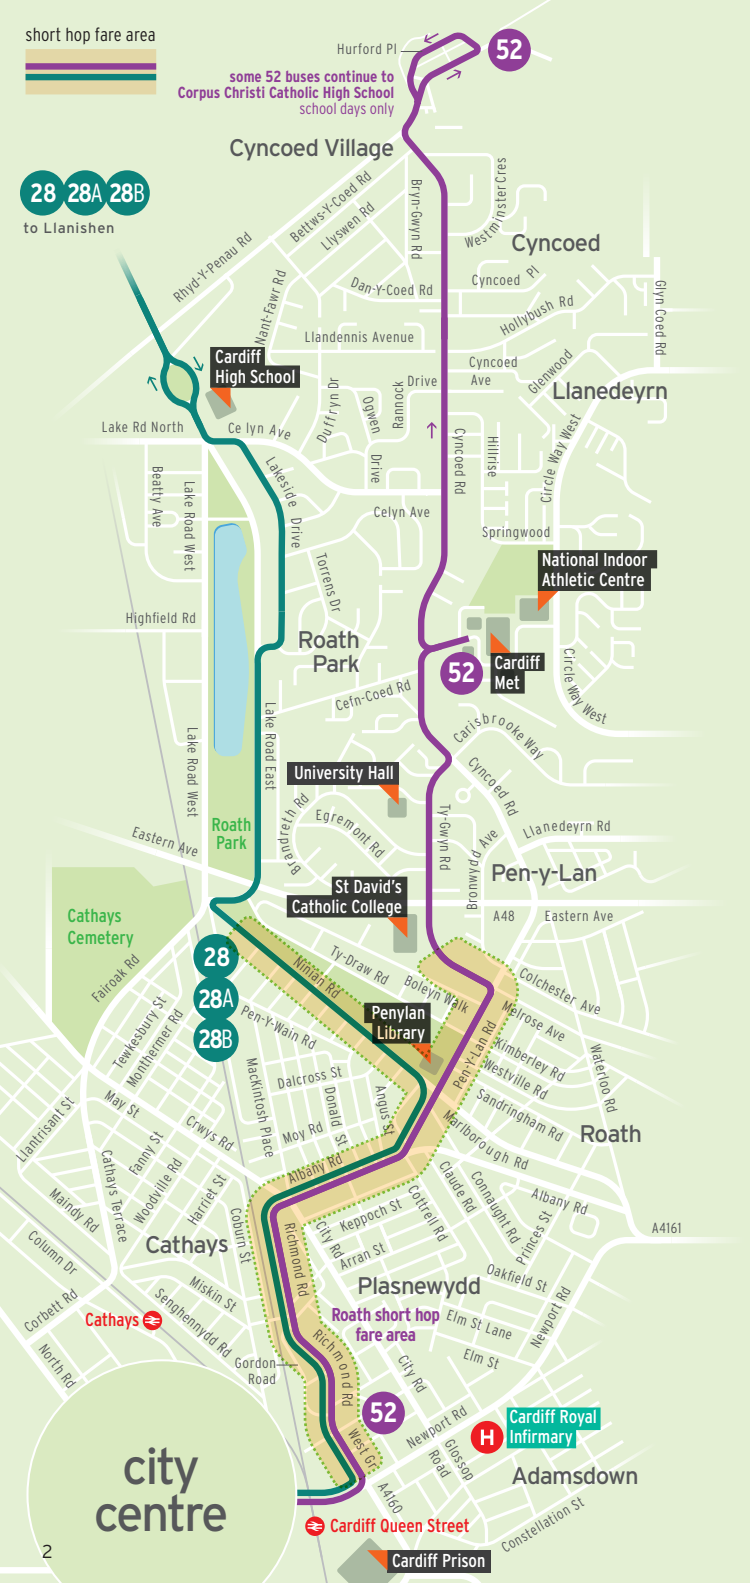

short hop fare area

some 52 buses continue to Corpus Christi Catholic High School school days only

28 28A 28B

to Llanishen

Hurford Pl

52

Cyncoed Village

Cyncoed

Llanedeyrn

Cardiff High School

National Indoor Athletic Centre

Cardiff Met

Roath Park

University Hall

St David's Catholic College

Pen-y-Lan

28

28A

28B

Penylan Library

Roath

Cathays

Plasnewydd

Cardiff Royal Infirmary

Adamsdown

city centre

Cardiff Queen Street

Cardiff Prison