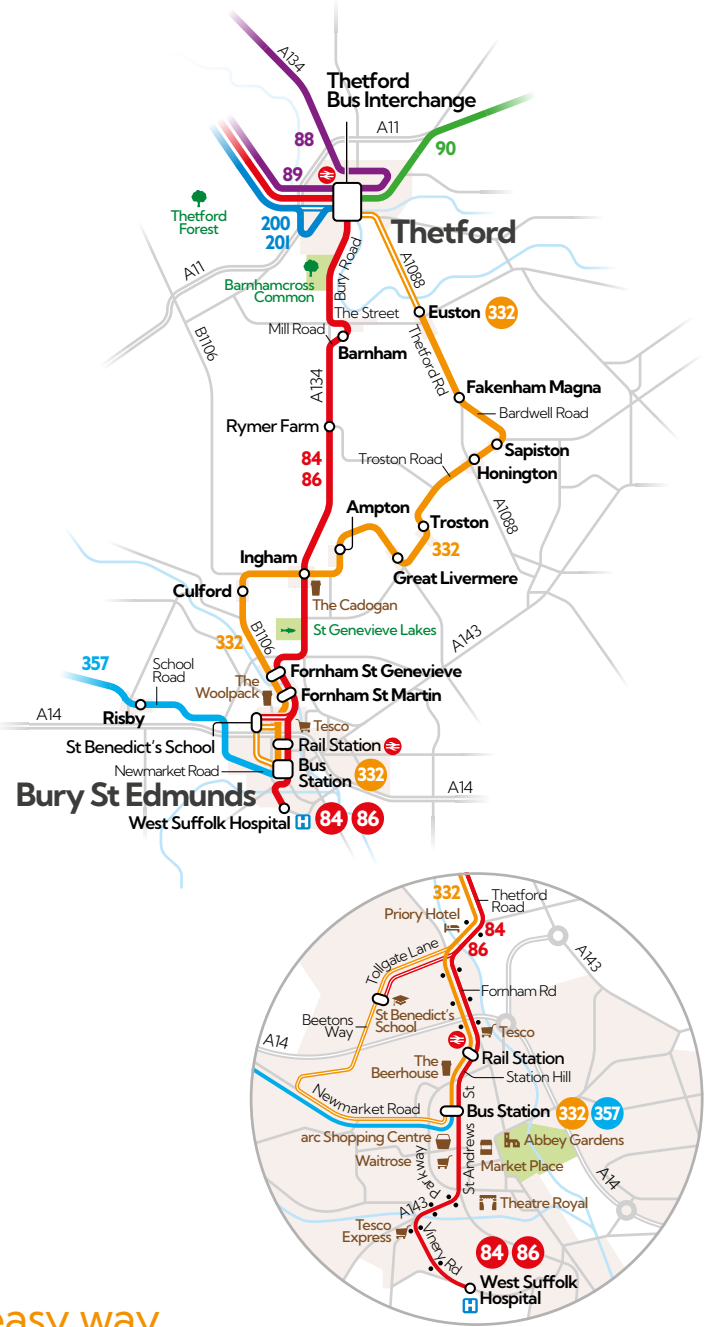

0725	0735			
0730	0740			
0735	0745	0930	1130	1430
0740	0750	0935	1135	1435
0745	0755	0939	1139	1439
0747	0757	0942	1142	1442
0752	0800	0946	1146	1446
0757	0805	0950	1150	1450
0801	0809	0953	1153	1453
0805	0813	0957	1157	1457
0810	0818	1001	1201	1501
0814	0822	1005	1205	1505
0818	0826	1008	1208	1508
0819	0827	1009	1209	1509
SBS	0830	1012	1212	1512
0845	0833	1015	1215	1515

school days only

Saturdays & school holidays only

- Bury St Edmunds Bus Station (Stand B)
- Bury St Edmunds Railway Station
- Fornham St Martin The Woolpack
- Fornham St Genevieve Oak Close
- Culford School
- Ingham Shelter
- Ampton Park Gates
- Great Livermere Memorial Shelter
- Troston Chapel Close
- Honington Poplar Close
- Honington The Fox
- Sapiston bus shelter
- Fakenham Magna St Peters Church
- Euston Grange Farm
- Thetford Rosecroft Way
- Thetford Bus Interchange (Stand B)

0845	1025	1325	1545	1600	1745
0847	1027	1327	SBS	1602	1747
0851	1031	1331	1605	1605	1750
0852	1032	1332	1606	1606	1751
0855	1035	1335	1610	1610	1755
0858	1038	1338	1613	1613	1758
0901	1041	1341	1616	1616	1801
0905	1045	1345	1620	1620	1805
0908	1048	1348	1623	1623	1808
0912	1052	1352	1627	1627	1812
0915	1055	1355	1630	1630	1815
0917	1057	1357	1632	1632	1817
0921	1101	1401	1636	1636	1821
0925	1105	1405	1640	1640	1825
			1645	1645	1830
			1652	1652	1837

school days only

Saturdays & school holidays only

SBS operates via St Benedict's School & West Suffolk College

bus times from 31st August 2025

pay the easy way
pay with contactless