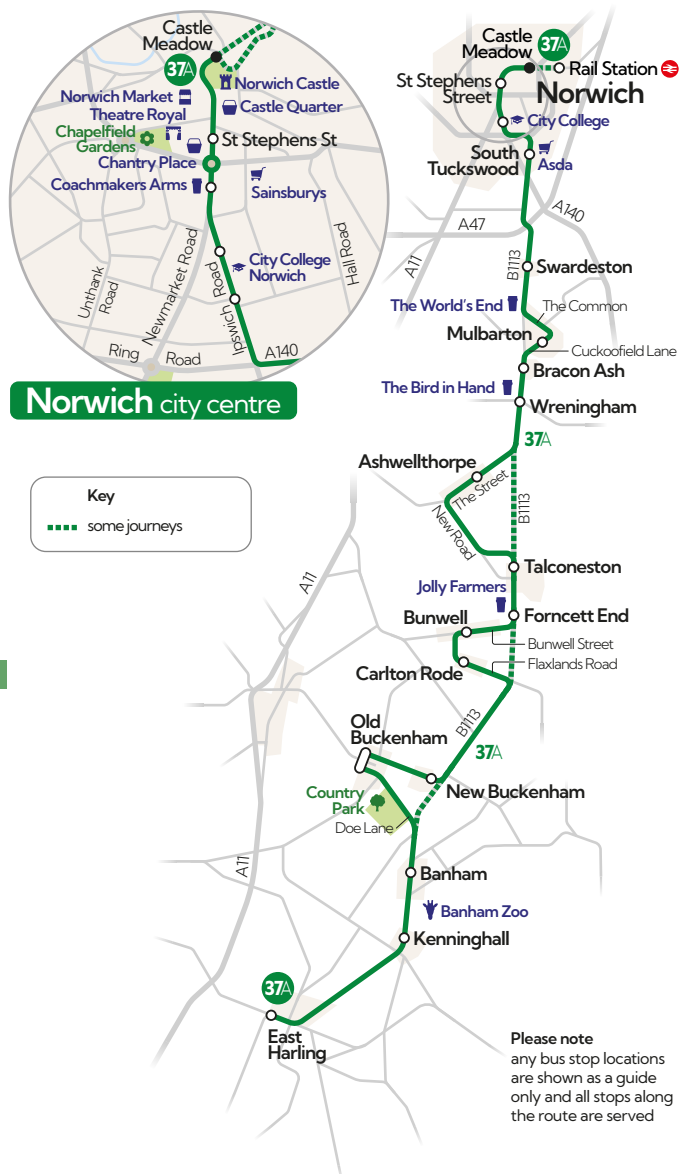

Mondays to Fridays

0642	0915	1450
0649	0922	1457
0653	0926	1501
0653	0926	1502
0701	0934	▼
0707	0940	1508
0711	0944	▼
0718	0951	▼
0724	0957	1516
0726	0959	1517
0732	1005	1517
0739	1012	1524
0742	1015	1527
0745	1018	1529
0749	1022	1534
0750	1023	1537
0758	1031	1543
0803	1036	1548
0808	1041	1553
0810	1043	1555

Saturdays

0715	1015	1550
0722	1022	1557
0726	1026	1602
0726	1026	1602
0734	1034	▼
0740	1040	1608
0744	1044	▼
0751	1051	▼
0757	1057	1616
0759	1059	1617
0805	1105	▼
0812	1112	1624
0813	1113	1627
0818	1118	1629
0822	1122	1634
0823	1123	1637
0831	1031	1643
0836	1136	1648
0841	1141	1653
0843	1143	1655
	1148	1700

Mondays to Fridays

0815	1315	1615	1745
0820	1320	1620	1750
0825	1325	1625	1755
0828	1328	1628	1758
0832	1335	1635	1805
0835	1337	1637	1807
0842	1340	1640	1810
0844	1342	1642	1812
0846	1344	1644	1814
▼	1349	1649	1819
0852	1354	1654	1824
0854	1356	1656	1826
▼	1403	1703	1833
▼	1405	1705	1835
0859	1411	1711	1841
▼	1417	1717	1847
0902	1424	1724	1854
0902	1424	1724	1854
0907	1428	1728	1858
0912	1435	1735	1905

Saturdays

	1410	1725
0915	1415	1730
0920	1420	1735
0925	1425	1740
0928	1428	1743
0932	1435	1750
0935	1437	1752
0942	1440	1755
0944	1442	1757
0946	1444	1759
▼	1449	1804
0952	1454	1809
0954	1456	1811
▼	1503	1818
▼	1505	1820
0959	1511	1826
▼	1517	1832
1002	1524	1839
1002	1524	1839
1007	1528	1843
1012	1535	1850

bus times from 18th April 2026

pay the easy way
pay with contactless