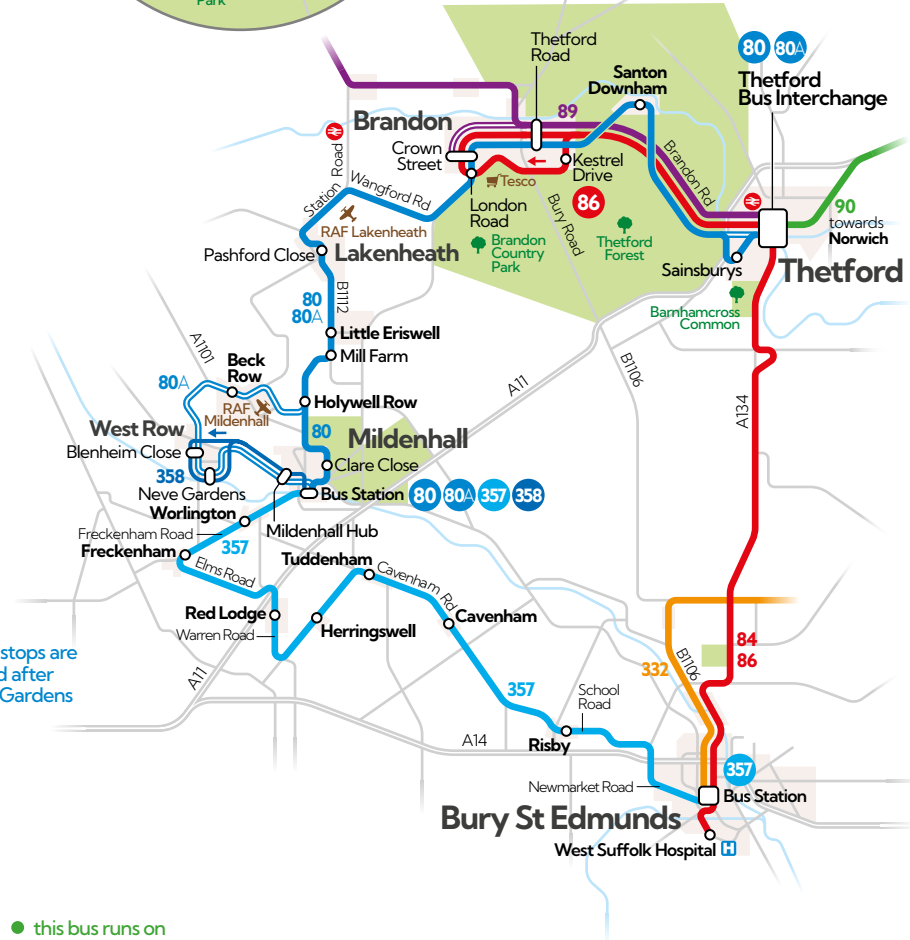

● this bus runs on IES Breckland school days only

● these buses on all services run on Mondays to Fridays only

pay with contactless