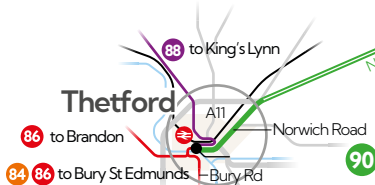

Sundays and public holidays

0925	1225	1525
0930	1230	1530
0946	1246	1546
0945	1245	1545
0950	1250	1550
0952	1252	1552
1005	1305	1605
1015	1315	1615
1020	1320	1620

Buses to & from the N&NU Hospital run up to every 10 minutes on Mondays to Saturdays and every 30 minutes on Sundays.
Get bus times at firstbus.co.uk/easterncounties

- Norwich Bus Station **stand B**
- Norwich Newmarket Rd/Eagle Walk
- Cringleford Bus Interchange **stand C**
- Attleborough Academy
- Attleborough Connaught Road
- Attleborough London Rd/Dodds Road
- Attleborough London Rd/Phoenix Way
- Thetford Churchill Road
- Thetford Bus Interchange

Norwich | Attleborough | Thetford fast via A11

Mondays to Saturdays except public holidays

0820	1030	1240	1450	1630	1740
0824	1034	1244	1454	1644	1744
0830	1040	1250	1500	1650	1750
0848	1058	1308	1518	1708	1808
0850	1100	1310	1520	1710	1810
0852	1102	1312	1522	1712	1812
0853	1103	1313	1523	1713	1813
0910	1120	1330	1540	1730	1830
0914	1124	1334	1544	1734	1834

Sundays and public holidays

1030	1330	1630
1034	1334	1634
1040	1340	1640
1058	1358	1658
1100	1400	1700
1102	1402	1702
1103	1403	1703
1120	1420	1720
1125	1425	1725

Thetford to Norwich

£7.70 ALL DAY
£14 GROUP ALL DAY
up to **5 people**
max 2 age 20+

pay with contactless

or simply **Tap On & Tap Off** with your contactless card or device

bus times from 19th July 2026

Coach Services

Please note bus stop locations are shown as a guide only and all stops along the route are served