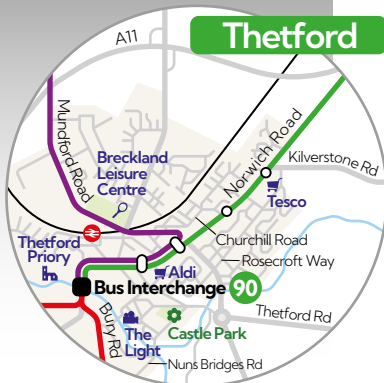

Thetford | Attleborough | Norwich fast via A11

Mondays to Saturdays except public holidays

0710	0925	1135	1345	1525	1625
0715	0930	1140	1350	1530	1630
0730	0945	1155	1405	1545	1645
0731	0946	1156	1406	1546	1646
0735	0950	1200	1410	1550	1650
0737	0952	1202	1412	1552	1652
0750	1005	1215	1425	1605	1705
0800	1015	1225	1435	1617	1715
0810	1020	1235	1445	1625	1725

Norwich | Attleborough | Thetford fast via A11

Mondays to Saturdays except public holidays

0820	1030	1240	1450	1630	1740
0824	1034	1244	1454	1644	1744
0830	1040	1250	1500	1650	1750
0848	1058	1308	1518	1708	1808
0850	1100	1310	1520	1710	1810
0852	1102	1312	1522	1712	1812
0853	1103	1313	1523	1713	1813
0910	1120	1330	1540	1730	1830
0914	1124	1334	1544	1734	1834

Sundays and public holidays

1030	1330	1630
1034	1334	1634
1040	1340	1640
1058	1358	1658
1100	1400	1700
1102	1402	1702
1103	1403	1703
1120	1420	1720
1125	1425	1725

Thetford to Norwich

£7.70 ALL DAY
£14 GROUP ALL DAY
 up to **5 people**
 max 2 age 20+

pay with contactless

or simply **Tap On & Tap Off** with your contactless card or device

bus times from 19th July 2026

Coach Services

Please note bus stop locations are shown as a guide only and all stops along the route are served