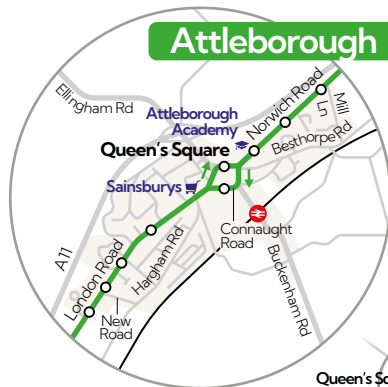

Sundays and public holidays

0925	1225	1525
0930	1230	1530
0946	1246	1546
0945	1245	1545
0950	1250	1550
0952	1252	1552
1005	1305	1605
1015	1315	1615
1020	1320	1620

Buses to & from the N&NU Hospital run up to every 10 minutes on Mondays to Saturdays and every 30 minutes on Sundays.
Get bus times at firstbus.co.uk/easterncounties

- Norwich Bus Station **stand B**
- Norwich Newmarket Rd/Eagle Walk
- Cringleford Bus Interchange **stand C**
- Attleborough Academy
- Attleborough Connaught Road
- Attleborough London Rd/Dodds Road
- Attleborough London Rd/Phoenix Way
- Thetford Churchill Road
- Thetford Bus Interchange

Norwich | Attleborough | Thetford fast via A11

Mondays to Saturdays except public holidays

0820	1030	1240	1450	1630	1740
0824	1034	1244	1454	1644	1744
0830	1040	1250	1500	1650	1750
0848	1058	1308	1518	1708	1808
0850	1100	1310	1520	1710	1810
0852	1102	1312	1522	1712	1812
0853	1103	1313	1523	1713	1813
0910	1120	1330	1540	1730	1830
0914	1124	1334	1544	1734	1834

Sundays and public holidays

1030	1330	1630
1034	1334	1634
1040	1340	1640
1058	1358	1658
1100	1400	1700
1102	1402	1702
1103	1403	1703
1120	1420	1720
1125	1425	1725

Thetford to Norwich

£7.70 ALL DAY
£14 GROUP ALL DAY
up to **5 people**
max 2 age 20+

pay with contactless

or simply **Tap On & Tap Off** with your contactless card or device

bus times from 19th July 2026

Coach Services

Please note bus stop locations are shown as a guide only and all stops along the route are served