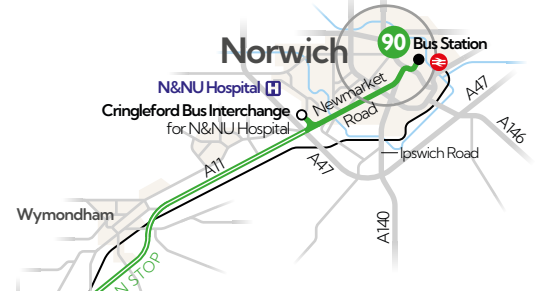

Sundays and public holidays

0925	1225	1525
0930	1230	1530
0946	1246	1546
0945	1245	1545
0950	1250	1550
0952	1252	1552
1005	1305	1605
1015	1315	1615
1020	1320	1620

Buses to & from the N&NU Hospital run up to every 10 minutes on Mondays to Saturdays and every 30 minutes on Sundays.
Get bus times at firstbus.co.uk/easterncounties

- Norwich Bus Station **stand B**
- Norwich Newmarket Rd/Eagle Walk
- Cringleford Bus Interchange **stand C**
- Attleborough Academy
- Attleborough Connaught Road
- Attleborough London Rd/Dodds Road
- Attleborough London Rd/Phoenix Way
- Thetford Churchill Road
- Thetford Bus Interchange

Norwich | Attleborough | Thetford fast via A11

Mondays to Saturdays except public holidays

0820	1030	1240	1450	1630	1740
0824	1034	1244	1454	1644	1744
0830	1040	1250	1500	1650	1750
0848	1058	1308	1518	1708	1808
0850	1100	1310	1520	1710	1810
0852	1102	1312	1522	1712	1812
0853	1103	1313	1523	1713	1813
0910	1120	1330	1540	1730	1830
0914	1124	1334	1544	1734	1834

Sundays and public holidays

1030	1330	1630
1034	1334	1634
1040	1340	1640
1058	1358	1658
1100	1400	1700
1102	1402	1702
1103	1403	1703
1120	1420	1720
1125	1425	1725

Thetford to Norwich

£7.70 ALL DAY
£14 GROUP ALL DAY
up to **5 people**
max 2 age 20+

pay with contactless

or simply **Tap On & Tap Off** with your contactless card or device

bus times from 19th July 2026

Coach Services

Please note bus stop locations are shown as a guide only and all stops along the route are served