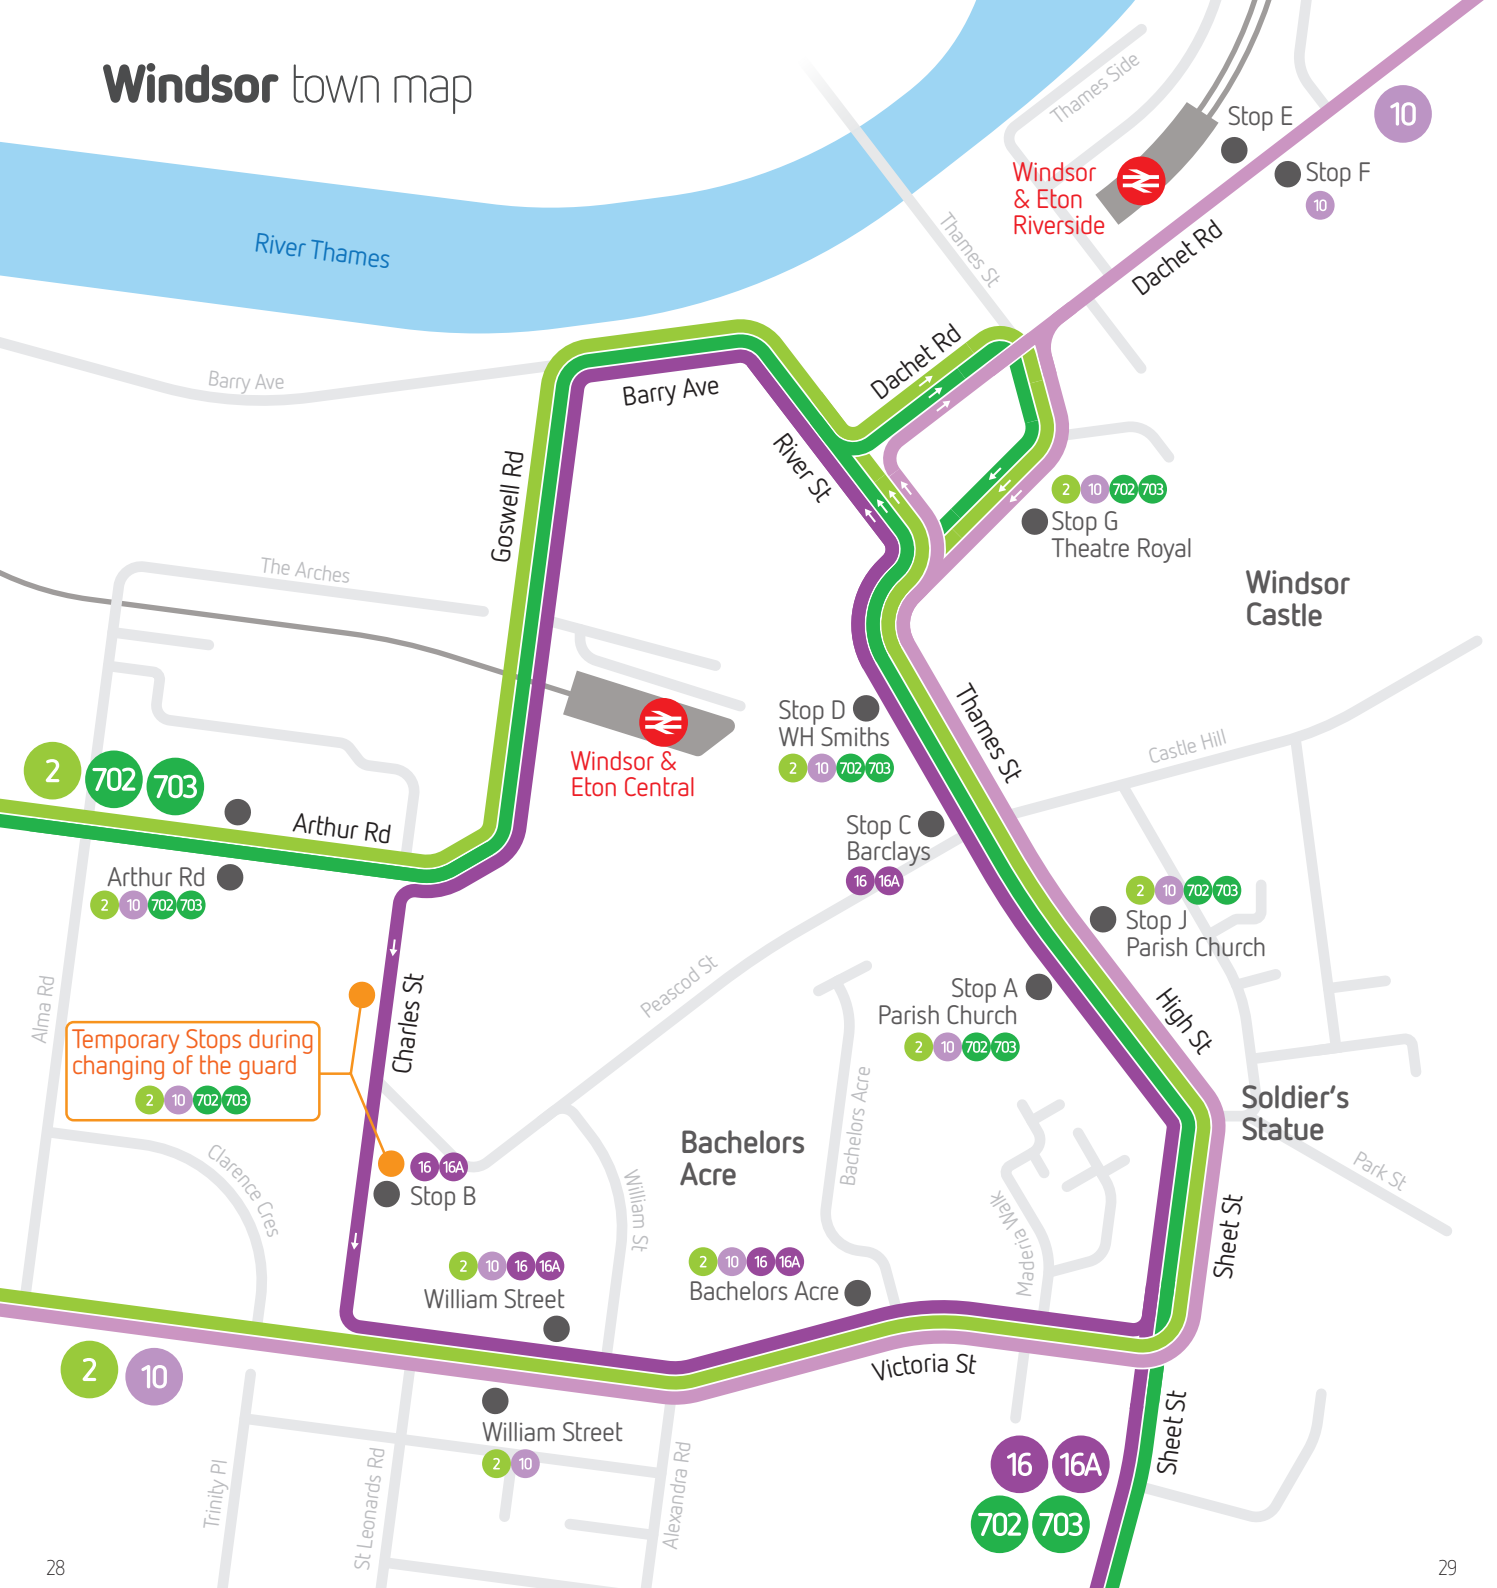

Windsor town map

Temporary Stops during changing of the guard