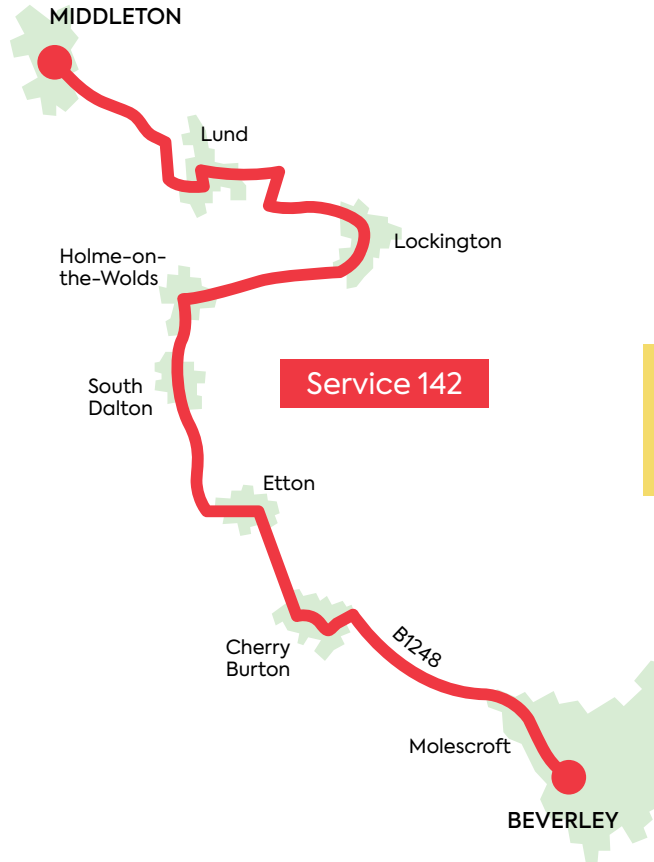

Beverley : Cherry Burton : South Dalton : Holme : Middleton

Monday to Friday

	SD	SH
142	142	
Beverley Bus Station.....	-	1730
Longcroft School	1520	-
Beverley Molescroft Inn	1521	1735
Cherry Burton	1528	1742
Etton	1532	-
South Dalton	1537	-
Holme East Street.....	1538	-

	SD	SH
142	142	
Holme East Street.....	0808	-
South Dalton	0809	-
Etton	0814	-
Cherry Burton	0818	0818
Beverley Molescroft Inn	0828	0828
Beverley Bus Station.....	0831	0831

Saturday

	142	142
Beverley Bus Station.....	0925	1600
Beverley Molescroft Inn	0928	1603
Cherry Burton	-	1608
Etton.....	-	1612
South Dalton	-	1617
Holme East Street.....	-	1618
Lockington Village.....	-	1625
Lund Wellington Inn.....	-	1632
Middleton Robin Hood Inn	0945	1637

	142	142
Middleton Robin Hood Inn	0945	1638
Lund Wellington Inn.....	0950	1643
Lockington Village.....	0957	-
Holme East Street.....	1004	1647
South Dalton	1005	1648
Etton.....	1010	1653
Cherry Burton	1014	1657
Beverley Molescroft Inn	1019	1702
Beverley Bus Station.....	1022	1705

No Sunday buses