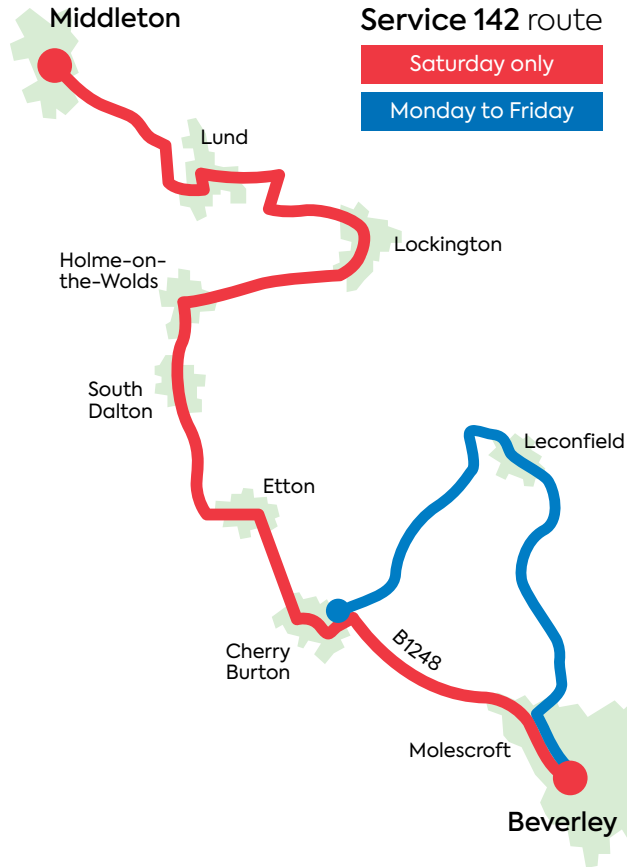

Beverley : Cherry Burton : South Dalton : Holme : Middleton

Monday to Friday

	SD	
	142	142
Beverley Bus Station.....	-	1730
Longcroft School	1520	-
Beverley Molescroft Inn	1521	1735
Leconfield	1527	-
Cherry Burton	1535	1742

	SD	SH
	142	142
Cherry Burton	0810	0818
Leconfield	0818	-
Beverley Molescroft Inn	0825	0828
Beverley Bus Station.....	0835	0831

Saturday

	142	142
Beverley Bus Station.....	0925	1600
Beverley Molescroft Inn	0928	1603
Cherry Burton	-	1608
Etton.....	-	1612
South Dalton	-	1617
Holme East Street.....	-	1618
Lockington Village.....	-	1625
Lund Wellington Inn.....	-	1632
Middleton Robin Hood Inn	0945	1637

	142	142
Middleton Robin Hood Inn	0945	1638
Lund Wellington Inn.....	0950	1643
Lockington Village.....	0957	-
Holme East Street.....	1004	1647
South Dalton	1005	1648
Etton.....	1010	1653
Cherry Burton	1014	1657
Beverley Molescroft Inn	1019	1702
Beverley Bus Station.....	1022	1705

No Sunday buses

Service 142 route

- Saturday only
- Monday to Friday

BusLine: 01482 59 29 29
eastyorkshirebuses.co.uk
Twitter @EYBuses

Travel Centre,
Paragon Interchange, Hull.