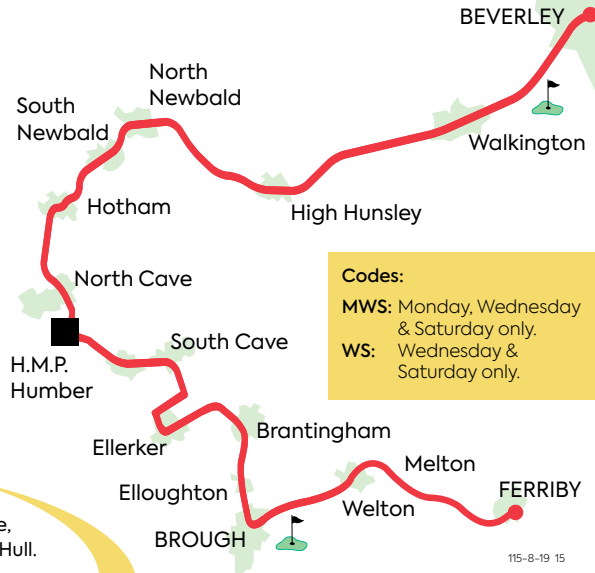

## Ferriby : Brough : Brantingham : South Cave : North Cave : Beverley

### Monday, Wednesday & Saturday

	MWS	WS
Ferriby Melton Road.....	0845	1315
Ferriby Corby Park.....	0850	1320
Melton Bottom.....	0853	1323
Brough Welton Road.....	0858	1328
Brough Morrisons.....	0859	1329
Elloughton EY Depot.....	0905	1335
Brantingham Village.....	0908	1338
Ellerker Village.....	0911	1341
South Cave Market Place.....	0916	1346
South Cave West End.....	0920	1350
H.M.P. Humber Everthorpe.....	0925	1355
H.M.P. Humber Wolds.....	0926	1356
North Cave Memorial.....	0929	1359
Hotham.....	0935	1405
North Newbald Church Mount.....	0940	1410
Walkington L. Weighton Crossroads..	0953	1423
Beverley Bus Station.....	1005	1435

	MWS	WS
Beverley Bus Station.....	1200	1655
Walkington L. Weighton Crossroads..	1212	1707
North Newbald Church Mount.....	1225	1720
Hotham.....	1230	1725
North Cave Memorial.....	1237	1732
H.M.P. Humber Wolds.....	1239	1734
H.M.P. Humber Everthorpe.....	1240	1735
South Cave West End.....	1244	1739
South Cave Market Place.....	1248	1743
Ellerker Village.....	1252	1747
Brantingham Village.....	1256	1751
Elloughton EY Depot.....	1300	1755
Brough Morrisons.....	1304	1759
Brough Welton Road.....	1305	1800
Melton Bottom.....	1309	1804
Ferriby Melton Road.....	1311	1806
Ferriby Corby Park.....	1316	1811

# 143

Ferriby :  
Brough :  
South Cave :  
H.M.P. Humber :  
North Newbald :  
Beverley :

Brough  
Service 143  
Beverley  
Everthorpe  
H.M.P. Humber

Walkington  
Newbald  
Ferriby  
Elloughton  
Brantingham  
Flerker