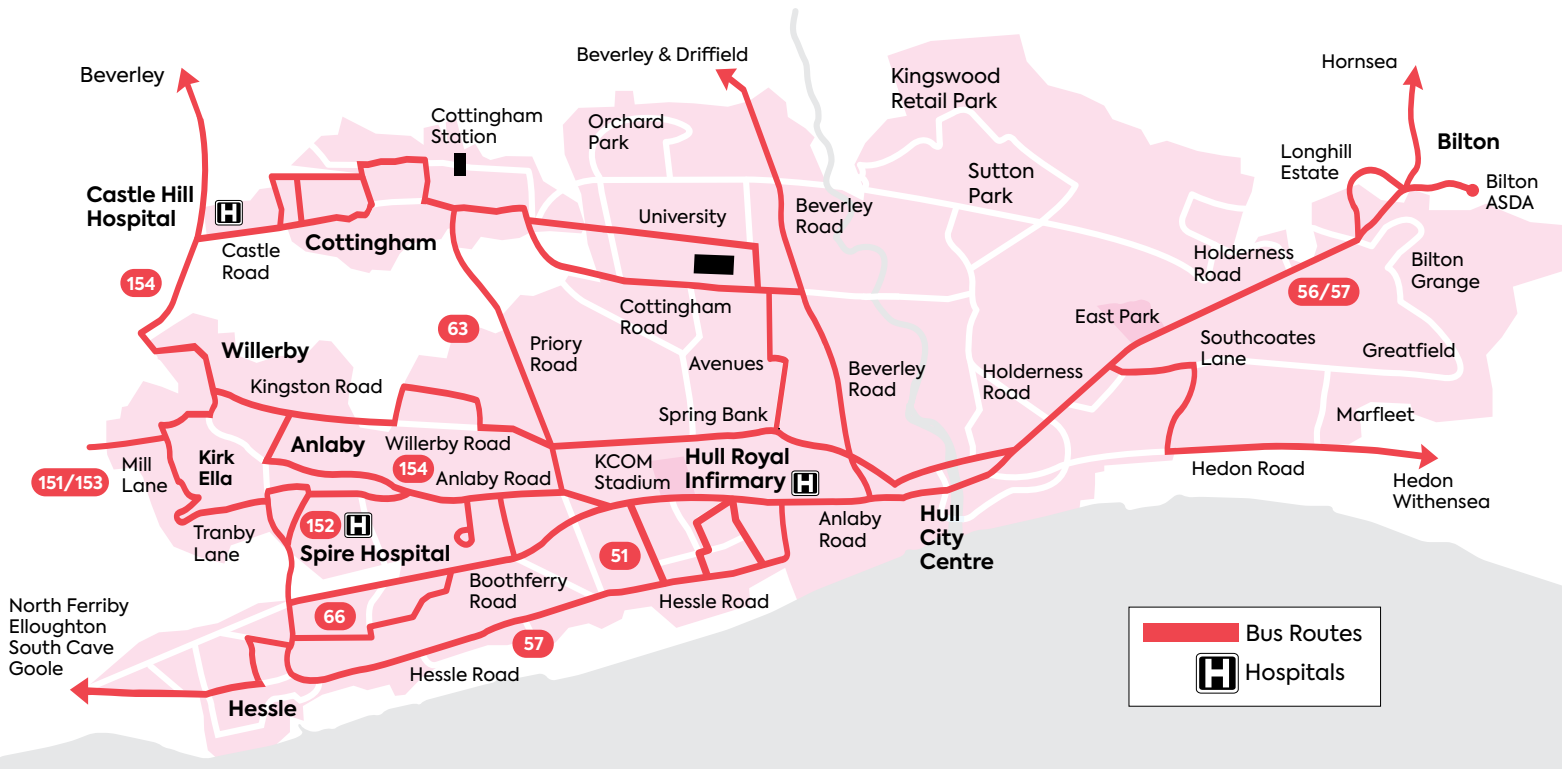

Carr Lane buses:

Buses due to arrive in Hull Paragon Interchange between 3pm and 6pm inclusive (Mon to Sat) will not run through Hull City Centre but will use Ferensway to run direct to the Interchange.

See last page for your hospitals map.

Your bus routes through Hull & the surrounding area

Service 51

Buses between Hull City Centre & Sibelius Road

- : Hull Paragon Interchange
- : Anlaby Road
- : Hull Royal Infirmary
- : Selby Street/Boulevard
- : Hesse Road - ASDA
- : Hawthorne Ave/Woodcock St
- : Boothferry Road - Fiveways
- : Anlaby Park - Sibelius Road

Service 66

Buses between Hull City Centre & Hesse Square

- : Hull Paragon Interchange
- : Hull Royal Infirmary
- : Anlaby Road
- : Boothferry Road - Fiveways
- : Bethune Avenue
- : Hesse Square

Service 154