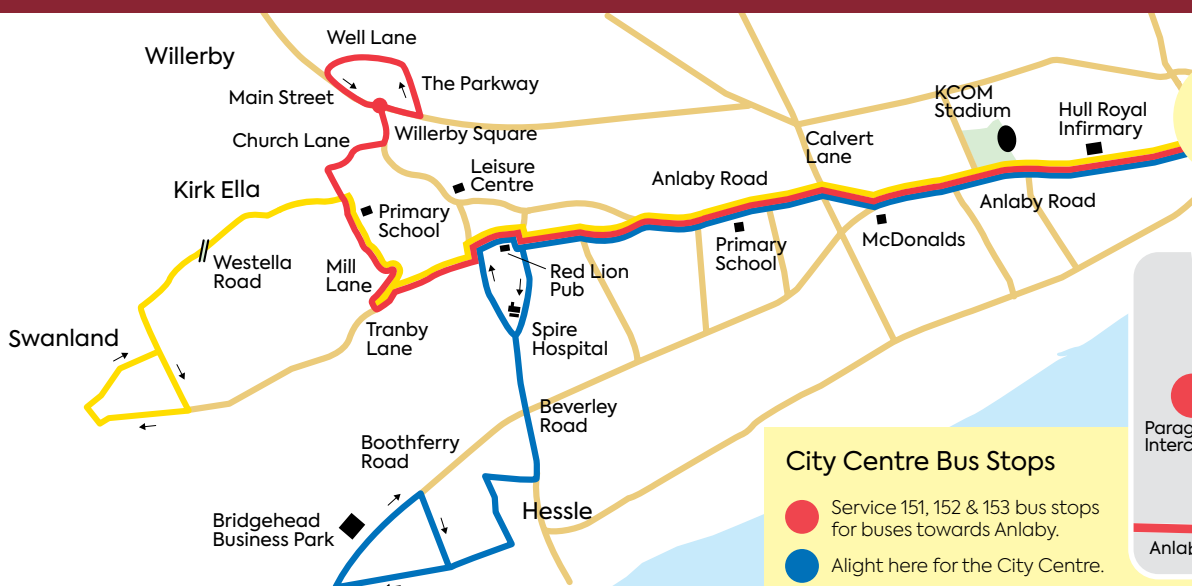

Pay by contactless if you can

Plan your journey for quieter times

Wear a face covering
Except young children or those with respiratory disabilities

Wash/sanitise your hands

Don't travel if unwell

Contact us...

eastyorkshirebuses.co.uk
Twitter @EYBuses
BusLine: 01482 59 29 29

The EY Buses mobile app!

Track your bus, get tickets, plan a journey, find bus times. Download it now for FREE from the App Store or Google Play.

Buses due to arrive in Hull Paragon Interchange between 3pm and 6pm inclusive (Mon to Sat) will not run through Hull City Centre but will use Ferensway to run direct to the Interchange.

eastyorkshirebuses.co.uk
Twitter @EYBuses
BusLine: 01482 59 29 29

Your bus route

Hull City Centre : Anlaby : Hesse : Kirk Ella : Willerby : Swanland