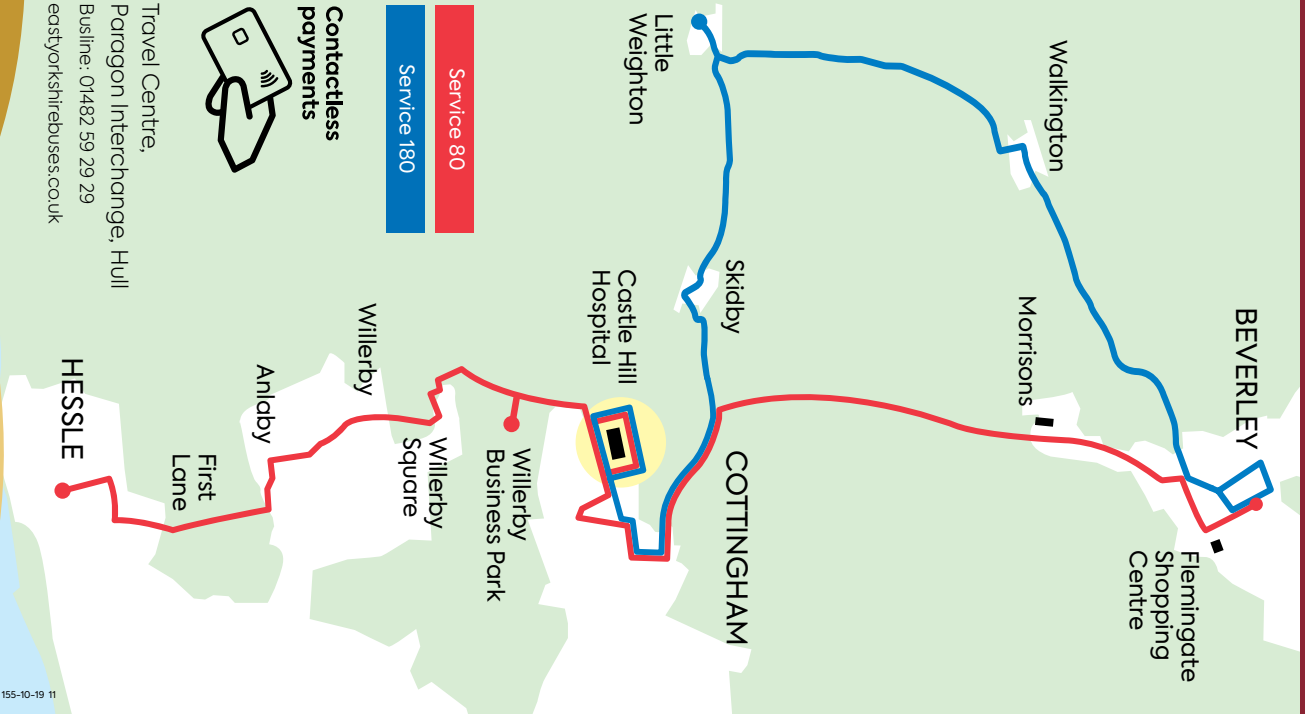

Your bus routes
Beverley : Walkington : Cottingham : Hessele