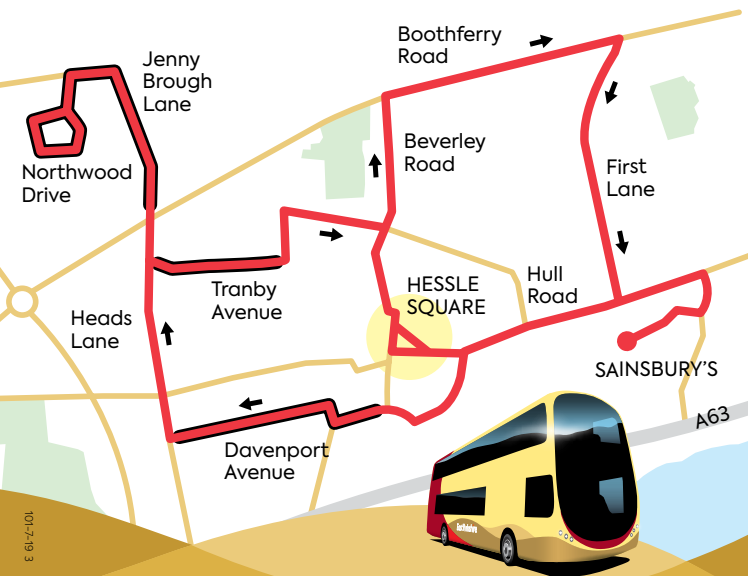

## Hessle Square to Sainsbury's via Heads Lane & First Lane

Local Bus Travel Centre,  
 Paragon Interchange, Hull.

### Service 183

Hail & Ride on these sections of the route

# Hessle Town Bus

Hessle Square :  
Heads Lane :  
Tranby Avenue :  
Beverley Road :  
First Lane :  
Sainsbury's :

Heads  
Lane  
Service 183  
Hessle Square  
Sainsbury's  
Northwood  
Drive  
Boothferry  
Avenue  
Davenport  
Road