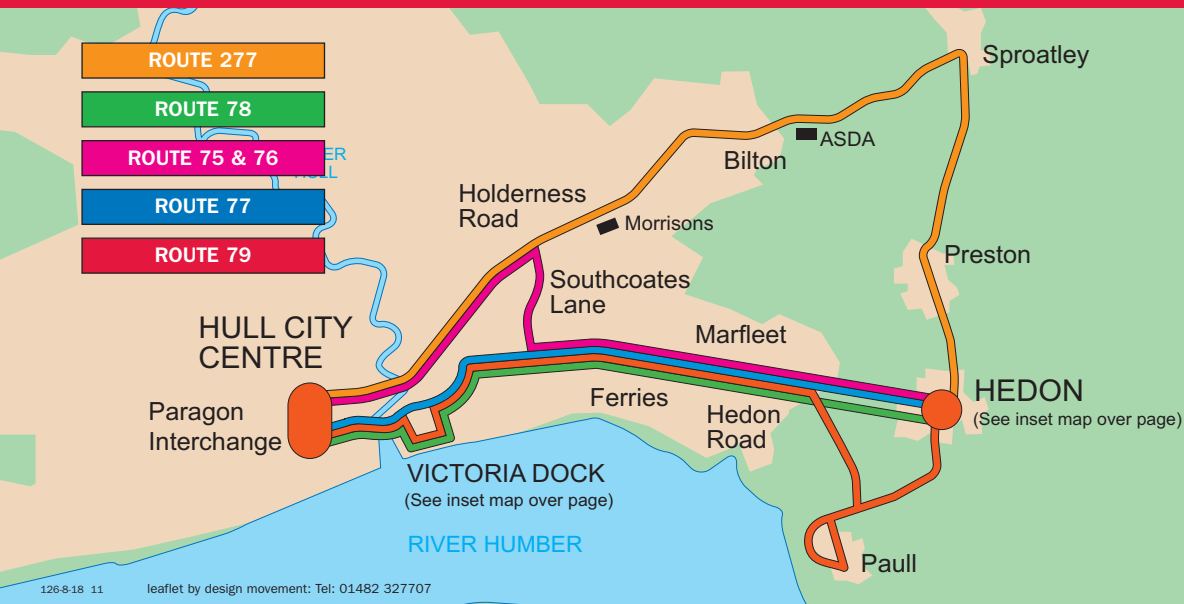

Your bus routes

Hull : Hedon Road : Paull : Hedon

FREE Wi-Fi
Stay connected!
FREE Wi-Fi on most buses, so you can stay up-to-date whilst on the move!

BusLine: 01482 59 29 29
www.eyms.co.uk
[www.twitter.com/EYBuses](https://twitter.com/EYBuses)

Local Bus Travel Centre, Paragon Interchange, Hull.