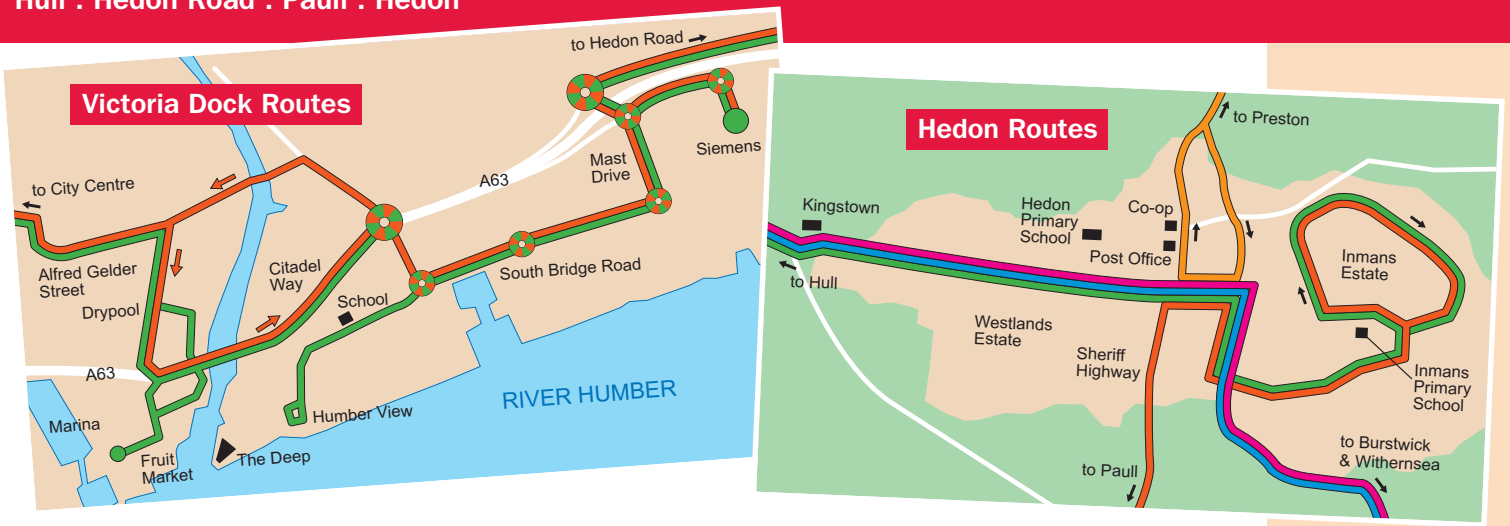

Hull : Bilton/ASDA : Sproatley : Preston : Hedon

Monday to Saturday	NS			S			NS		
	277	277	277	277	277	277	277	277	277
	a.m.	a.m.	p.m.	p.m.	p.m.	p.m.	p.m.	p.m.	p.m.
Hull (Paragon Interchange)	8 55	1030	1 00	3 30	5 30	5 30	5 30	5 30	5 30
Westminster Avenue	9 10	1045	1 15	3 45	5 45	5 50	5 50	5 50	5 50
Saltshouse Road	9 14	1049	1 19	3 49	5 49	5 54	5 54	5 54	5 54
Bilton (Church)	9 19	1054	1 24	3 54	5 54	5 59	5 59	5 59	5 59
Sproatley.....	9 26	1101	1 31	4 01	6 01	6 06	6 06	6 06	6 06
Preston (Main Street)	9 33	1108	1 38	4 08	6 08	6 13	6 13	6 13	6 13
Hedon (Thorn Road Corner)	-	-	-	4 14	6 14	6 19	6 19	6 19	6 19
Hedon (St Augustines Gate)	9 40	1115	1 45	-	-	-	-	-	-

	S			NS			♻️ ♻️		
	277	277	277	277	277	277	277	277	277
	a.m.	a.m.	a.m.	a.m.	p.m.	p.m.	p.m.	p.m.	p.m.
Hedon (Imans Estate)	-	-	-	-	-	4 39	6 45	6 45	6 45
Hedon (Thorn Road Corner)	-	-	-	-	-	4 46	6 52	6 52	6 52
Hedon (St Augustines Gate).....	7 20	7 20	9 42	1117	1 47	4 47	6 53	6 53	6 53
Preston (Main Street)	7 25	7 25	9 47	1122	1 52	4 52	6 58	6 58	6 58
Sproatley.....	7 31	7 31	9 53	1128	1 58	4 58	7 04	7 04	7 04
Bilton (Church)	7 38	7 38	1000	1135	2 05	5 05	7 11	7 11	7 11
Saltshouse Road	7 43	7 43	1005	1140	2 10	5 10	7 16	7 16	7 16
Westminster Avenue	7 47	7 48	1009	1144	2 14	5 14	7 20	7 20	7 20
Hull (Paragon Interchange)	8 02	8 08	1024	1159	2 29	5 29	7 35	7 35	7 35

Your bus routes

Hull : Hedon Road : Paull : Hedon

All bus times and fares correct as at the date shown above but are subject to alteration. If in doubt please phone BusLine: 01482 59 29 29

BusLine: 01482 59 29 29 | www.eyms.co.uk | [www.twitter.com/EYBuses](https://twitter.com/EYBuses)

Local Bus Travel Centre, Paragon Interchange, Hull.

Now with Hedon buses every 20 minutes each weekday.

Hedon, Preston & Victoria Dock Buses

- : Hull
- : The Deep
- : Victoria Dock
- : Siemens
- : Hedon Road
- : Paull
- : Hedon
- : Sproatley
- : Preston