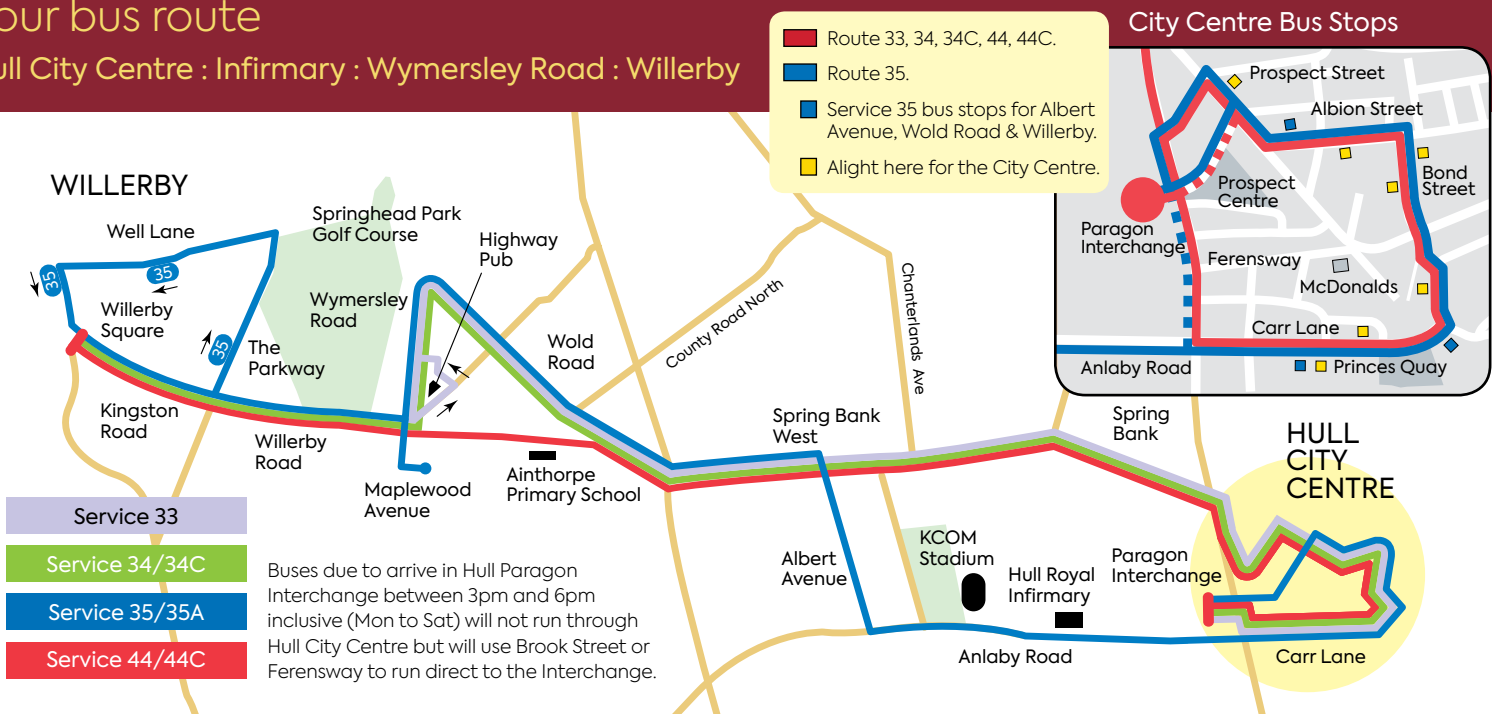

Monday to Saturday

				S	NS	S	NS
Hull Paragon Interchange.....	0930	1100	1230	1400	1530	1530	1705
Hull Royal Infirmary.....	0939	1112	1242	1412	1542	1542	1717
County Road South.....	0950	1123	1253	1423	1553	1555	1730
Wymersley Road Highway Pub.....	0955	1128	1258	1428	1558	1600	1735
Maplewood Avenue.....	-	-	1303	-	1603	1605	-
Willerby Parkway.....	1000	1133	1309	1433	1609	1611	1738
Willerby Square.....	1010	1140	1313	1447	1617	1617	1752

	NS	S	NS						
Willerby Parkway.....	35	35	35	35A	35A	35	35	35	35
Willerby Square.....	-	-	-	1005	1135	1312	1442	1612	1747
Maplewood Avenue.....	-	-	-	1012	1142	1319	1449	1619	1754
Wymersley Road Highway Pub.....	0731	0806	0806	1024	1154	1324	1454	1624	1759
County Road South.....	0739	0814	0814	1032	1202	1332	1502	1632	1805
Hull Royal Infirmary.....	0754	0825	0829	1043	1213	1343	1513	1643	1816
Carr Lane opposite Primark.....	0759	0828	0834	1047	1217	1347	-	-	1819
Hull Paragon Interchange.....	0806	0834	0841	1053	1223	1353	1520	1650	1825

Early morning Service 44.

There are also some early morning Service 44 buses from Willerby Parkway. See the main Service 44 bus times over the page.

The EY Buses mobile app!

Track your bus, get tickets, plan a journey, find bus times. Download it now for FREE from the App Store or Google Play.

Your bus route

Hull City Centre : Infirmary : Wymersley Road : Willerby