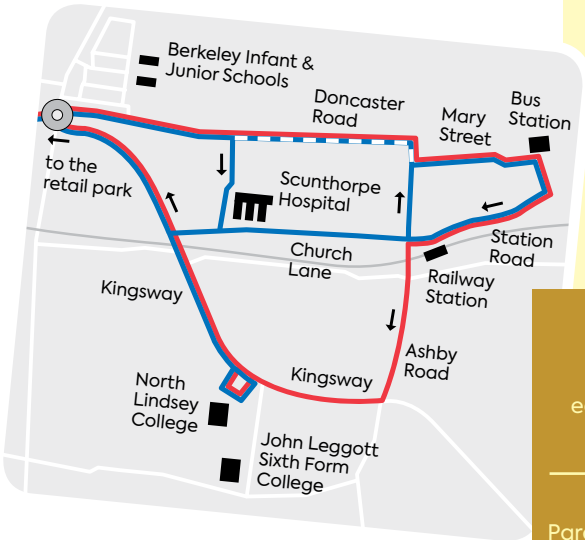

Your bus routes

Goole : Swinefleet : RSPB : Adlingfleet : Luddington : Crowle : Scunthorpe

360&361