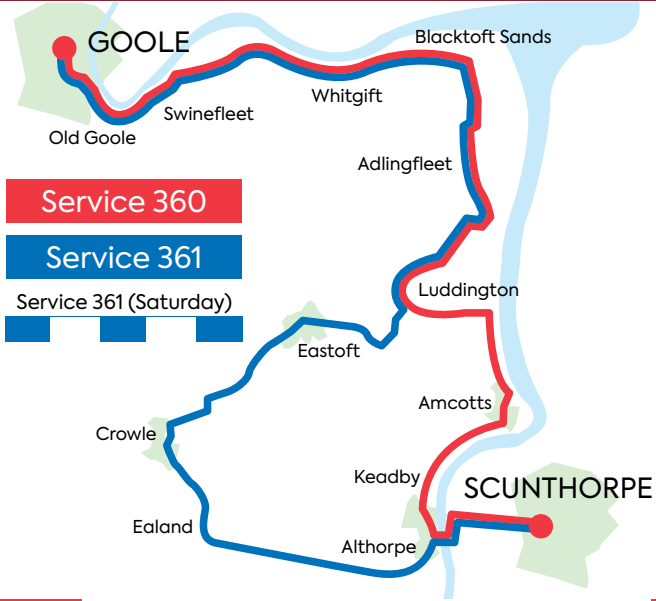

Contact us...

BusLine: 01482 59 29 29
 eastyorkshirebuses.co.uk
 Twitter @EYBuses

Through Connections

Through connection at Swinefleet, so you won't have to change buses.
 Through fares are available.

Travel Centre,
 Paragon Interchange, Hull.

BusLine: 01482 59 29 29
 eastyorkshirebuses.co.uk

Your bus routes

Goole : Swinefleet : RSPB : Adlingfleet : Luddington : Crowle : Scunthorpe

360&361

Contactless payments

Contact us...

BusLine: 01482 59 29 29
eastyorkshirebuses.co.uk
Twitter @EYBuses