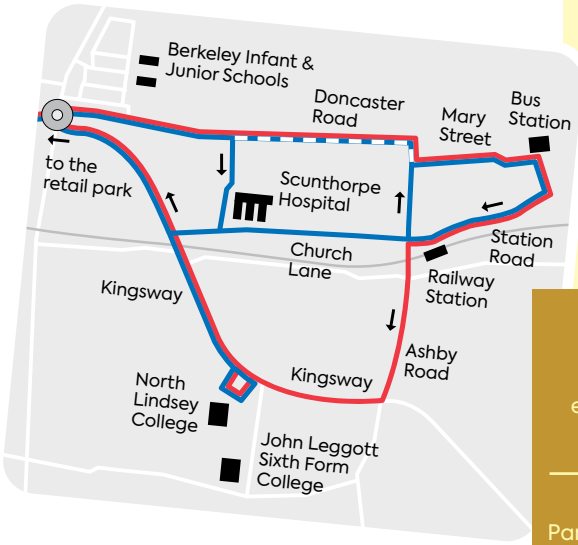

Your bus routes

Goole : Swinefleet : RSPB : Adlingfleet : Luddington : Crowle : Scunthorpe

360&361