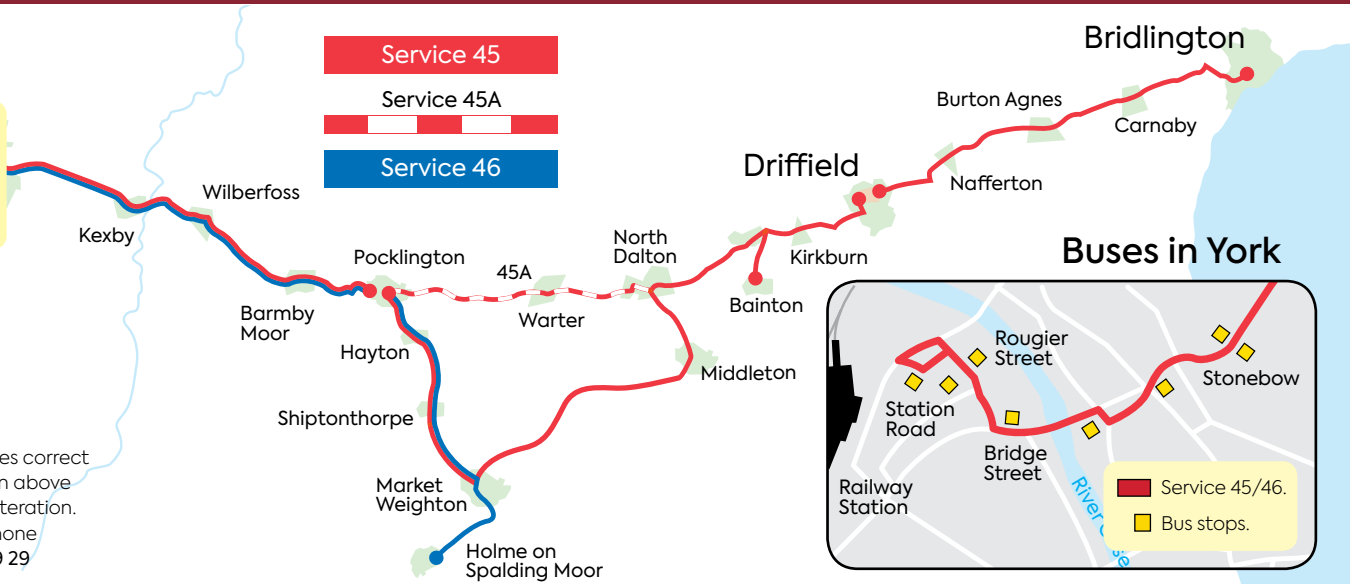

Sunday buses

For Sunday buses between Market Weighton, Pocklington and York, please see our Service X46/X47 timetable leaflet.

Your bus routes

Bridlington : Driffield : Market Weighton : Pocklington : York

EY Bus Depot, Railway Street, Pocklington.

Your route in to York

- : University of York
- : Melrosegate
- : Heworth
- : East Parade
- : York City Centre

All bus times and fares correct as at the date shown above but are subject to alteration. If in doubt please phone BusLine: 01482 59 29 29

129-9-19 11

Service 45 & 46

- Bridlington :
- Driffield :
- Holme on : Spalding Moor
- Market Weighton :
- Pocklington :
- Heworth :
- York :

New route in York. Now stops at Heworth.

Services 45 & 46
Bridlington
 Shiptonthorpe
 North Dalton
 Carnaby
 Burton Agnes
York
 Spalding Moor
 Holme on