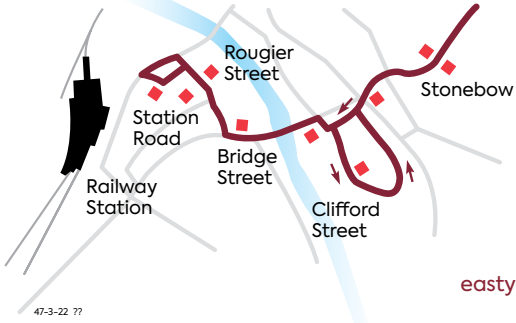

EastRider® 45&46 Your bus routes

All bus times and fares correct as at the date shown on front but are subject to alteration.
If in doubt please phone BusLine: 01482 59 29 29

Your route into York

- : University of York
- : Melrosegate
- : Heworth
- : East Parade
- : York City Centre

■ Bus stops

47-3-22 77

eastyorkshirebuses.co.uk | @EYBuses | BusLine: 01482 59 29 29