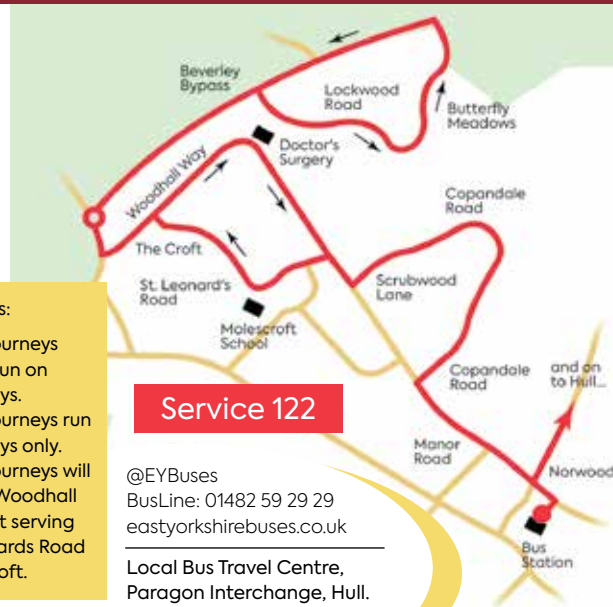

Molescroft buses : Butterfly Meadows : Woodhall Way : Copandale Road : Town Centre

122

Monday to Saturday

	NS	NS▲	S	122	122	122	122	122	122
Hull Paragon Interchange.....	-	0755	-	0855	0955	1055	1155	1255	1355
Beverley Bus Station.....	-	0835	-	0935	1035	1135	1235	1335	1435
Molescroft The Croft.....	-	-	-	0941	1041	1141	1241	1341	1441
North Molescroft Butterfly Meadows.....	0741	0846	0846	0946	1046	1146	1246	1346	1446
Molescroft Doctor's Surgery.....	0746	0850	0850	0950	1050	1150	1250	1350	1450
Beverley Bus Station.....	0751	0856	0856	0956	1056	1156	1256	1356	1456
Hull Paragon Interchange.....	0848	0948	0948	1048	1148	1248	1348	1448	1548

	S	NS▲	S	NS	S	NS
Hull Paragon Interchange.....	1355	1455	1455	1555	1555	1700
Beverley Bus Station.....	1435	1535	1540	1635	1640	1740
Molescroft The Croft.....	1441	1541	-	1641	1646	1746
North Molescroft Butterfly Meadows.....	1446	1546	1551	1646	1651	1751
Molescroft Doctor's Surgery.....	1450	1550	1555	1650	1655	1755
Beverley Bus Station.....	1456	1556	1601	1656	1701	1801
Hull Paragon Interchange.....	1545	1645	1650	1745	1750	1845

All your codes:
NS: These journeys do not run on Saturdays.
S: These journeys run Saturdays only.
▲: These journeys will run via Woodhall Way, not serving St Leonards Road /The Croft.