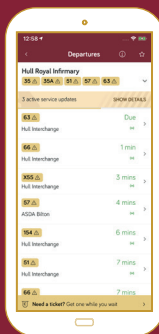

The EY Buses Mobile app!

- Track your bus
- Buy Tickets
- Plan your journey
- Find bus times

Download free from:

Longhill
Hull
Hull Royal Infirmary
Wymersley Road (56)
Hessle (57)