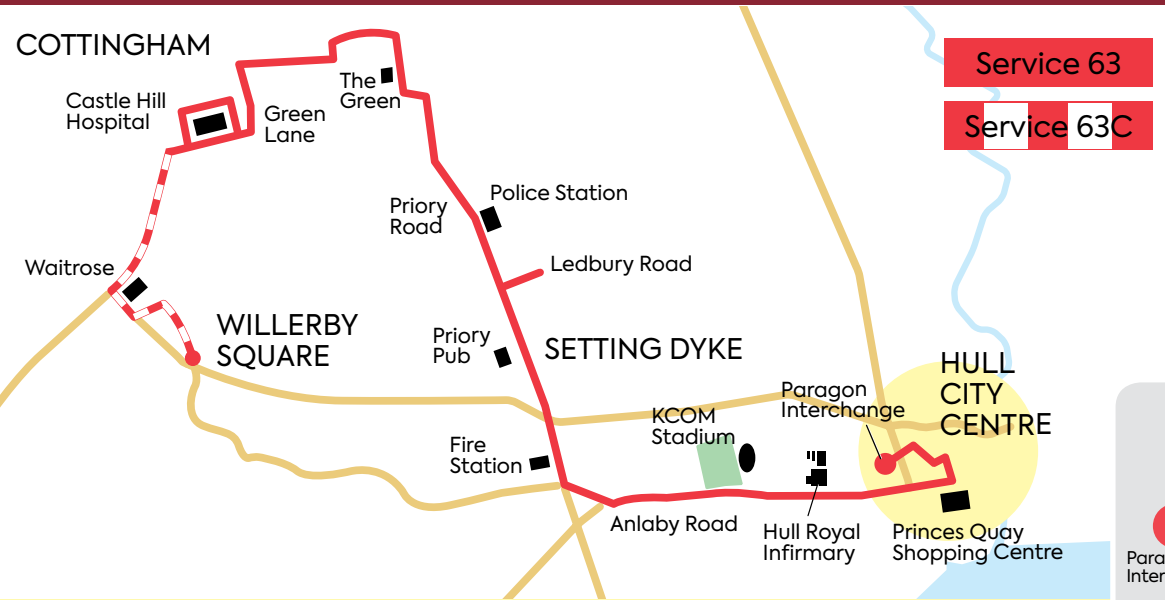

The EY Buses mobile app!

Track your bus, get tickets, plan a journey, find bus times. Download it now for FREE from the App Store or Google Play.

Your bus route

Hull City Centre : Priory Road : Cottingham : Castle Hill Hospital

Service 63  
Service 63C

City Centre Bus Stops

- Bus stops for buses to Priory Road and Cottingham.
- Alight here for the City Centre.

Buses due to arrive in Hull Paragon Interchange between 3pm and 6pm inclusive (Mon to Sat) will not run through Hull City Centre but will use Ferensway to run direct to the Interchange.

Service  
**63**

Hull City Centre :  
Hull Royal Infirmary :  
KCOM Stadium :  
Priory Road :  
Cottingham :  
Castle Hill Hospital :  
Service 63C to Willerby Square :