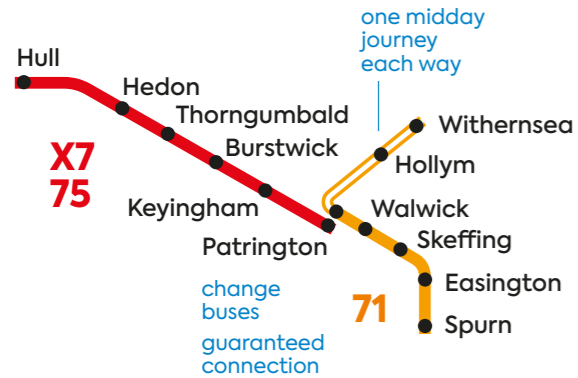

weekend buses to Spurn Discovery Centre

from
Hull
Patrington
Withernsea

East Yorkshire

23 March – 3 November 2024

Spurn Point juts out to sea at the end of the Humber Estuary, perfect for bracing shoreline walks, filling your lungs with fresh sea air or watching birds and wildlife in their natural habitat.

Discover Spurn and it's amazing wildlife, heritage and scenery with the Spurn Explorer bus link.

Look out for seals, birds and porpoises along three miles of beautiful Yorkshire coastline,

Visit the Spurn Discovery Centre. It has a café, toilets, cafe, education hub, ideas for things to see and do and help on hand to make the most of your visit.

Walk to the end of the promontory to climb to the top of the 128ft tall lighthouse for breathtaking views all around..

Saturdays

first journey out in the morning

last journey back late afternoon

other journeys

towards Spurn

	71	X7	71	X7	71	75	71
Hull Interchange	0825	1010		1310		1430	
Southcoates Lane Holderness Rd	0840	▼		▼		1445	
Marfleet Avenue	0847	1026		1326		1452	
Hedon Thorn Road corner	0857	1036		1336		1502	
Thorngumbald Grange Road	0902	1041		1341		1507	
Burstwick Main Street	0907	▼		▼		1512	
Keyingham Ship Inn	0914	1049		1349		1519	
Ottringham White Horse	0918	1053		1353		1523	
Withernsea Pier Road Mem Ave	▼	▼		▼	1350	▼	
Hollym crossroads					1356	▼	
Patrington	0927	1102	1105	1402	1402	1532	1535
Welwick	0932		1110		1407		1540
Weeton	0935		1113		1410		1543
Skeffling	0938		1116		1413		1546
Easington Square	0942		1120		1417		1550
Easington Caravan Park	0945		1123		1420		1553
Kilnsea Blue Bell	0957		1135		1432		1605
Spurn Discovery Centre	1002		1140		1437		1610