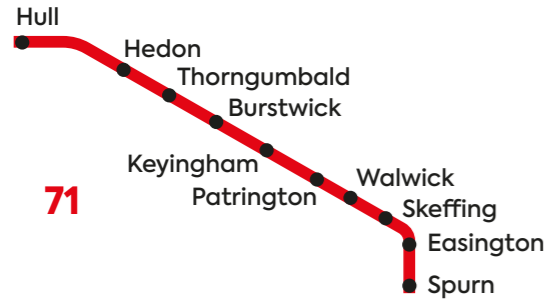

weekend buses to Spurn Discovery Centre

from
Hull
Patrington
Withernsea

East Yorkshire

23 March – 3 November 2024

Spurn Point juts out to sea at the end of the Humber Estuary, perfect for bracing shoreline walks, filling your lungs with fresh sea air or watching birds and wildlife in their natural habitat.

Discover Spurn and it's amazing wildlife, heritage and scenery with the Spurn Explorer bus link.

Look out for seals, birds and porpoises along three miles of beautiful Yorkshire coastline,

Visit the Spurn Discovery Centre. It has a café, toilets, cafe, education hub, ideas for things to see and do and help on hand to make the most of your visit.

Walk to the end of the promontory to climb to the top of the 128ft tall lighthouse for breathtaking views all around..

Saturdays

first journey out in the morning

last journey back late afternoon

other journeys

towards Spurn

	71	X7	71	X7	71	75	71
Hull Interchange	0825	1010		1310		1430	
Southcoates Lane Holderness Rd	0840	▼		▼		1445	
Marfleet Avenue	0847	1026		1326		1452	
Hedon Thorn Road corner	0857	1036		1336		1502	
Thorngumbald Grange Road	0902	1041		1341		1507	
Burstwick Main Street	0907	▼		▼		1512	
Keyingham Ship Inn	0914	1049		1349		1519	
Ottringham White Horse	0918	1053		1353		1523	
Withernsea Pier Road Mem Ave	▼	▼		▼	1350	▼	
Hollym crossroads					1356	▼	
Patrington	0927	1102	1105	1402	1402	1532	1535
Welwick	0932		1110		1407		1540
Weeton	0935		1113		1410		1543
Skeffling	0938		1116		1413		1546
Easington Square	0942		1120		1417		1550
Easington Caravan Park	0945		1123		1420		1553
Kilnsea Blue Bell	0957		1135		1432		1605
Spurn Discovery Centre	1002		1140		1437		1610