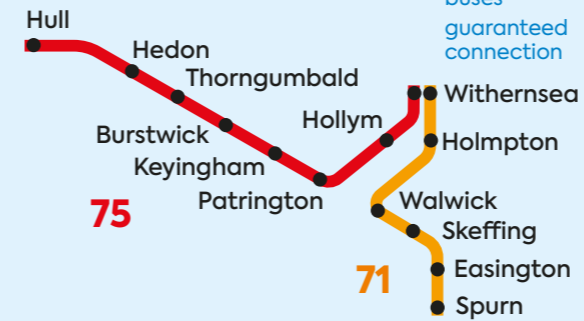

from Spurn

	71	75	71	75	71	75	71	75
Spurn Discovery Centre	1015		1215		1415		1615	
Kilnsea Blue Bell	1020		1220		1420		1620	
Easington Caravan Park	1032		1232		1432		1632	
Easington Square	1035		1235		1435		1635	
Skeffling	1039		1239		1439		1639	
Weeton	1042		1242		1442		1642	
Welwick	1045		1245		1445		1645	
Holmpton	1050		1250		1450		1650	
Golden Sands Chalet Park	1055		1255		1455		1655	
Withernsea Memorial Ave	1100	1147	1300	1347	1500	1547	1700	1752
Hollym crossroads		1153		1353		1553		1758
Patrington Memorial		1159		1359		1559		1804
Ottringham White Horse		1207		1407		1607		1812
Keyingham Ship Inn		1211		1411		1611		1816
Burstwick Main Street		1217		1417		1617		1822
Thorngumbald Grange Road		1222		1422		1622		1827
Hedon Thorn Road corner		1227		1427		1627		1832
Marfleet Avenue		1237		1437		1637		1841
Southcoates Lane Holderness Rd		1247		1447		1647		1849
Hull Interchange		1302		1502		1702		1859

all journeys