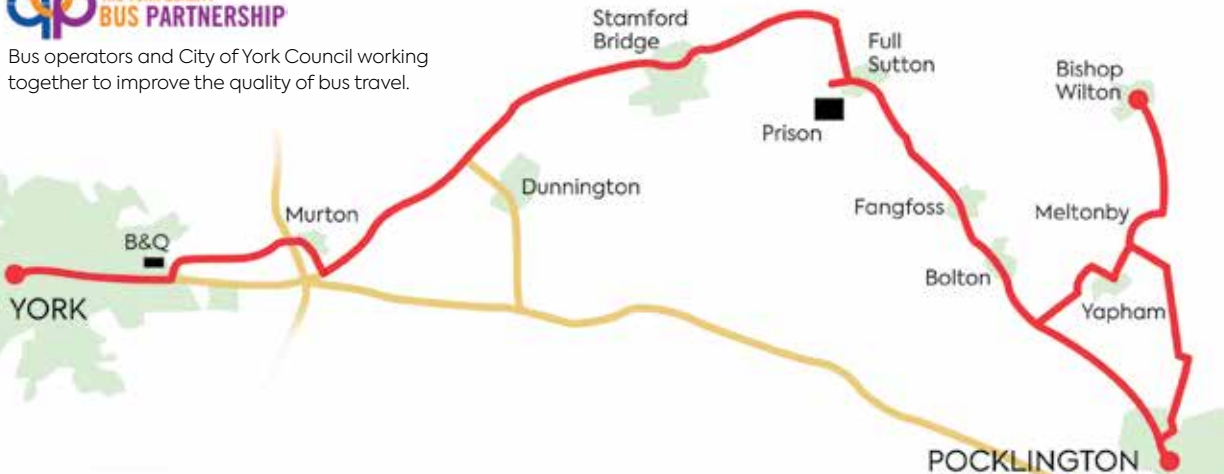

eastyorkshirebuses.co.uk

@EYBuses

BusLine: 01482 59 29 29

Your bus route

Pocklington : Yapham : Fangfoss : Full Sutton : Stamford Bridge : York

Bus operators and City of York Council working together to improve the quality of bus travel.