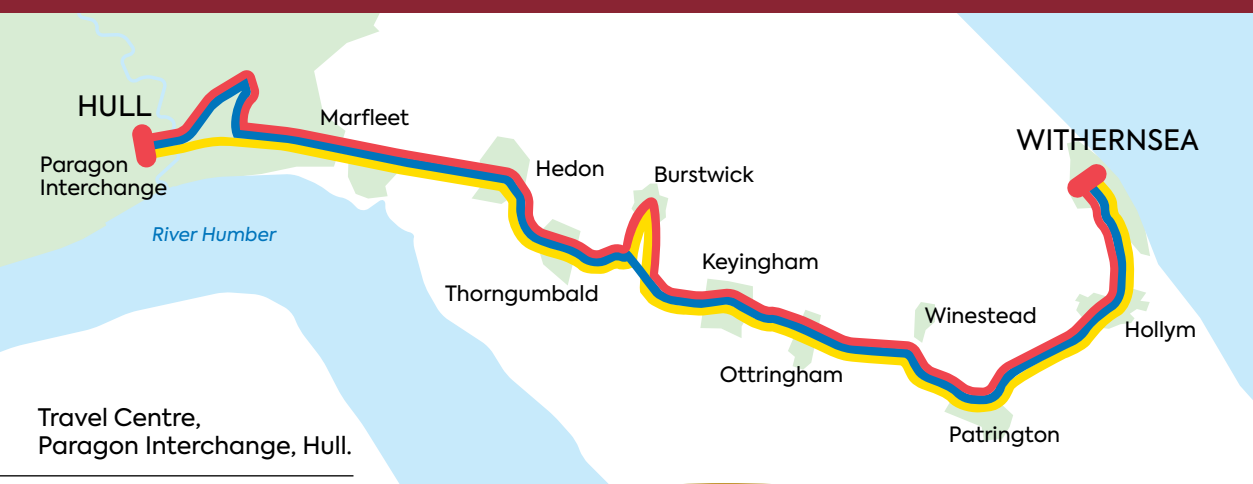

Show your East Yorkshire bus ticket and receive a discount on admission at:

**Withernsea
Lighthouse**

Withernsea : Patrington : Keyingham : Hedon : Hull

75

Sunday

	75	75	75	75	75	75	75	75	75	75	75	75	75
Withernsea Waxholme Rd	0652	0752	0852	0942	1042	1142	1242	1342	1442	1542	1647	1747	2147
Withernsea Pier Rd	0657	0757	0857	0947	1047	1147	1247	1347	1447	1547	1652	1752	2152
Hollym Crossroads	0703	0803	0903	0953	1053	1153	1253	1353	1453	1553	1658	1758	2157
Patrington Memorial	0709	0809	0909	0958	1058	1158	1258	1358	1458	1558	1704	1804	2202
Ottringham White Horse	0717	0817	0917	1005	1105	1205	1305	1405	1505	1605	1712	1812	2209
Keyingham Ship Inn	0721	0821	0921	1009	1109	1209	1309	1409	1509	1609	1716	1816	2212
Burstwick Main Street	0727	0827	0927	1015	1115	1215	1315	1415	1515	1615	1722	1822	2217
Thorngumbald Co-op	0732	0832	0932	1020	1120	1220	1320	1420	1520	1620	1727	1827	2222
Hedon Thorn Rd Corner	0737	0837	0937	1025	1125	1225	1325	1425	1525	1625	1732	1832	2227
Marfleet Avenue	0746	0846	0946	1035	1135	1235	1335	1435	1535	1635	1741	1841	2235
Southcoates Ln/Holderness Rd	0754	0854	0954	1045	1145	1245	1345	1445	1545	1645	1749	1849	2243
Hull Paragon Interchange	0804	0904	1004	1058	1158	1258	1358	1458	1558	1658	1759	1859	2253

Holderness Road into Hull - 75

**No cash?
No problem.**

Pay by contactless
Simply ask for your ticket, and place your card or phone on the reader of the ticket machine.

Your bus routes

Withernsea : Patrington : Keyingham : Hedon : Hull

- **Service 75**
- **Service 76**
- **Service 77**

Bus user top tips!

Don't miss the bus, just get to your bus stop a few minutes earlier than departure time. Clearly raise your arm to signal stop as the bus approaches.

BusLine: 01482 59 29 29
eastyorkshirebuses.co.uk