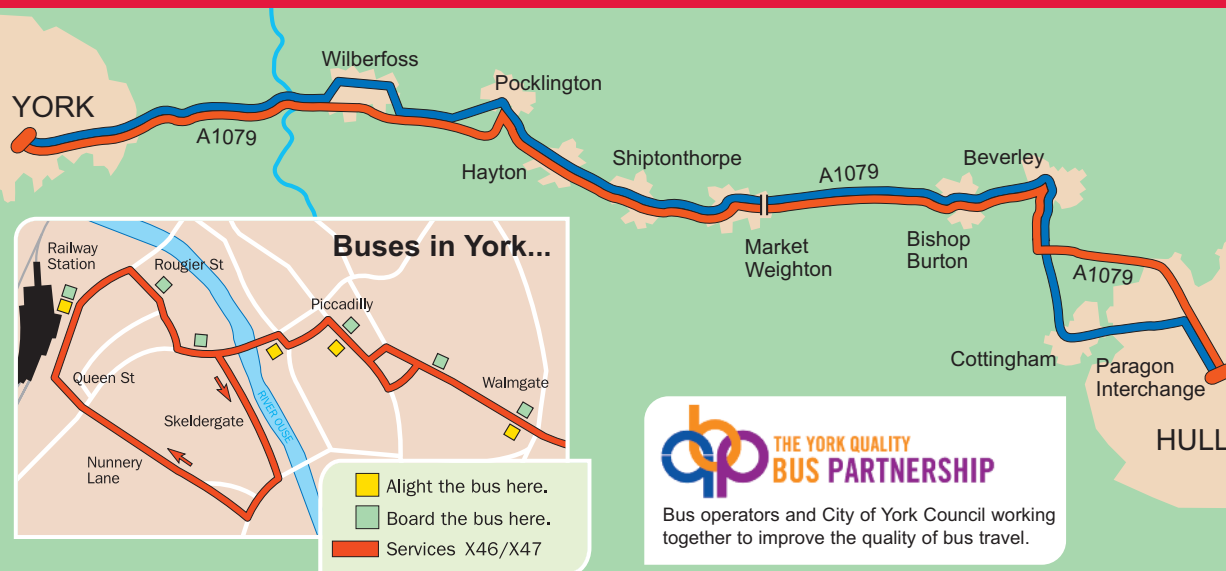

Codes:

FS: These buses only run on Friday and Saturday.

NS: These buses do not run on Saturdays.

S: These buses run on Saturdays only.

FREE Wi-Fi

Service X46 & X47 buses now have FREE Wi-Fi. So you can stay up-to-date whilst on the move!

Through Connections

Through connection at Market Weighton, so you won't have to change buses. Through fares are available.

Your X46 & X47 bus routes

Hull : Beverley : Market Weighton : Pocklington : York

Local Bus Travel Centre, Paragon Interchange, Hull.

BusLine: 01482 59 29 29
www.eyms.co.uk
[www.twitter.com/EYBuses](https://twitter.com/EYBuses)

So easy, low floor, easy access buses.

The EYMS Mobile App!

Track your bus, get tickets, plan a journey, find bus times. Download it now for FREE from the App Store or Google Play.

ROUTE X46

ROUTE X47

THE YORK QUALITY BUS PARTNERSHIP

Bus operators and City of York Council working together to improve the quality of bus travel.