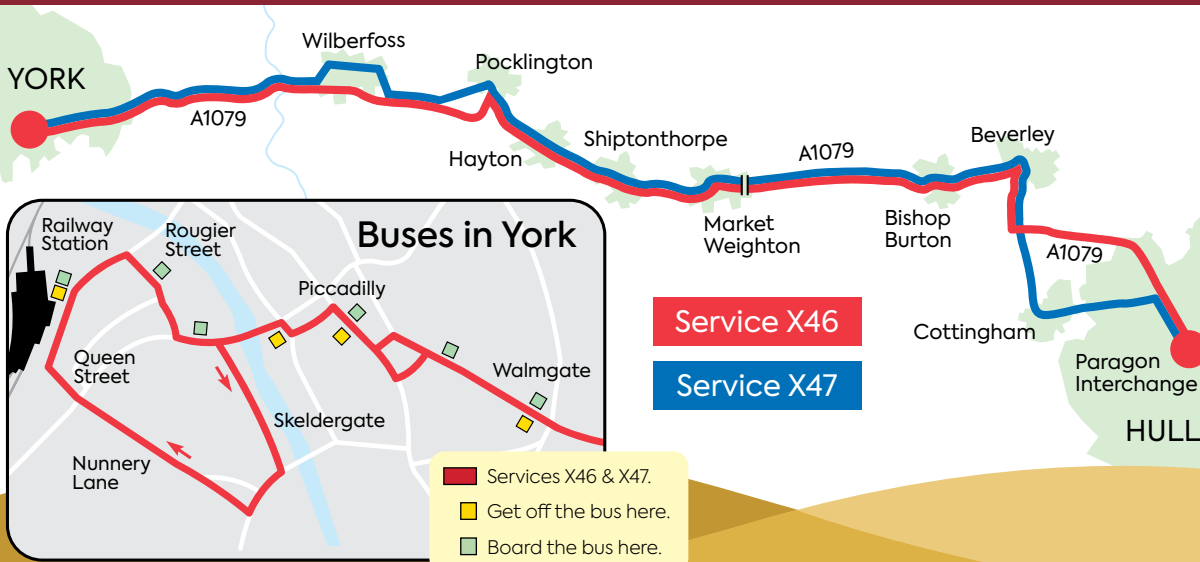

All your codes:

- FS:** These buses only run on Friday and Saturday.
- MF:** This bus only runs Monday to Friday.
- NS:** These buses do not run on Saturdays.
- S:** These buses run on Saturdays only.

Now track your bus!
Got a smartphone?

Visit our website to get a live countdown to when your bus will arrive
eastyorkshirebuses.co.uk

Through Connections

Through connection at Market Weighton, so you won't have to change buses. Through fares are available.

Your bus routes

Hull : Beverley : Market Weighton : Pocklington : York

All bus times and fares correct as at the date shown above but are subject to alteration.

If in doubt please phone BusLine: 01482 59 29 29
Travel Centre, Paragon Interchange, Hull.