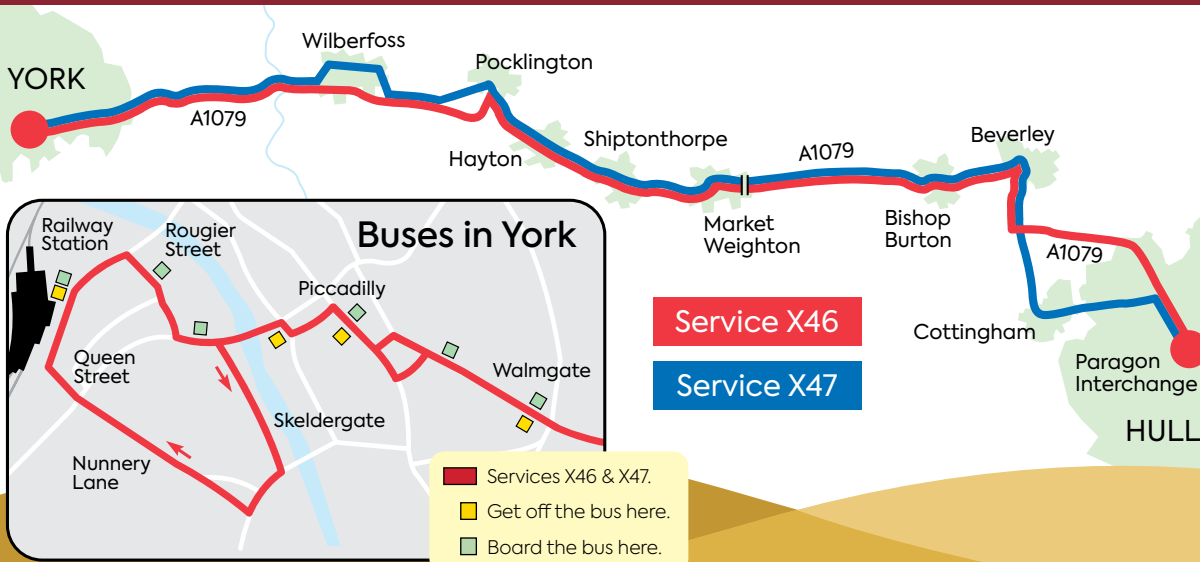

All your codes:

- **FS:** These buses only run on Friday and Saturday.
- **MF:** This bus only runs Monday to Friday.
- **NS:** These buses do not run on Saturdays.
- **S:** These buses run on Saturdays only.

Now track your bus! Got a smartphone?

Visit our website to get a live countdown to when your bus will arrive eastyorkshirebuses.co.uk

Through Connections

Through connection at Market Weighton, so you won't have to change buses. Through fares are available.

Your bus routes

Hull : Beverley : Market Weighton : Pocklington : York