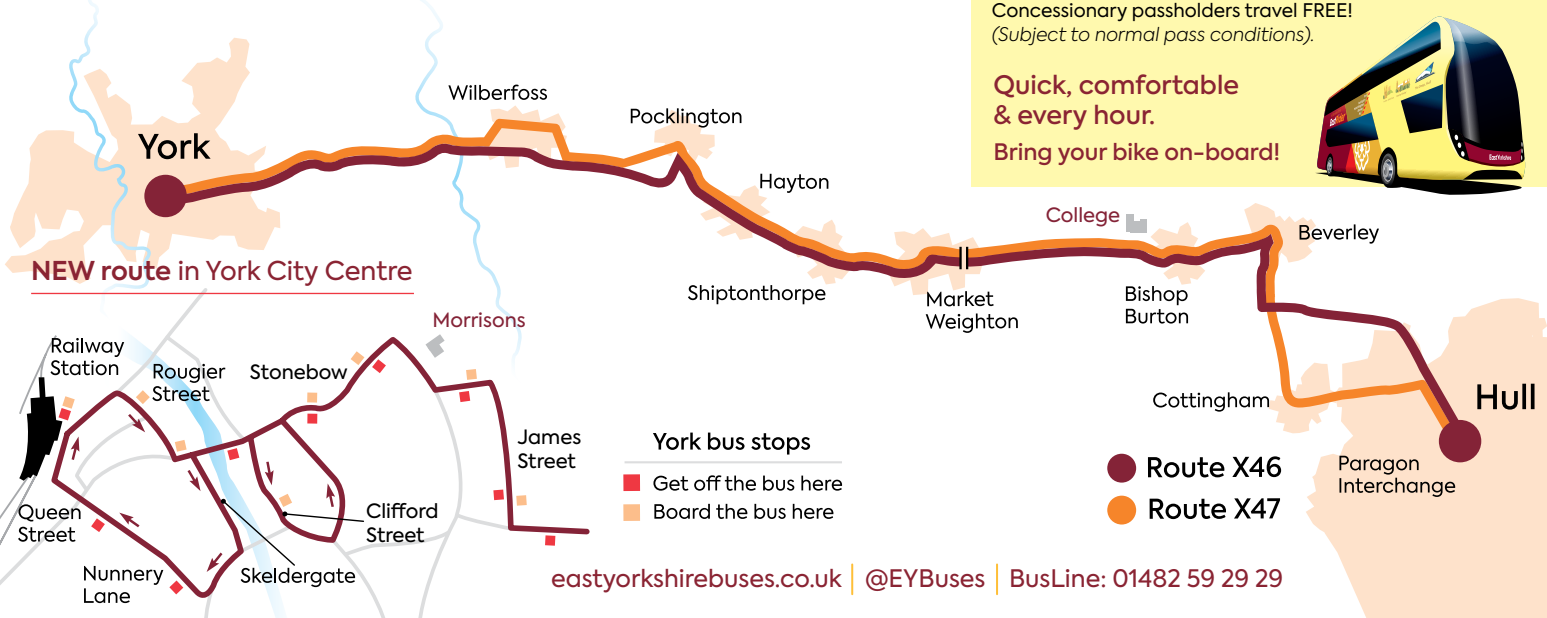

Through Connections

Through connection at Market Weighton, so you won't have to change buses. Through fares are available.

FREE Wi-Fi

1. All your codes:
2. **NB:** Sorry, these buses can't carry bikes.
   - **MF:** This bus only runs Monday to Friday.
   - **NS:** These buses do not run on Saturdays.
   - **S:** These buses run on Saturdays only.

Great value tickets

1. Here are just some of our tickets available:
2. **Hull, Beverley or Bridlington to York: £12.50 day return**
   - **Weekly tickets**
     Gives you seven days of unlimited travel.
   - **Weekends & school holidays**
     Under 16s travel anywhere on the route for just £3 return!

Buy your tickets using cash or a contactless card. Concessionary passholders travel FREE! (Subject to normal pass conditions).

Quick, comfortable & every hour. Bring your bike on-board!

EastRider X46 & X47 Your bus routes