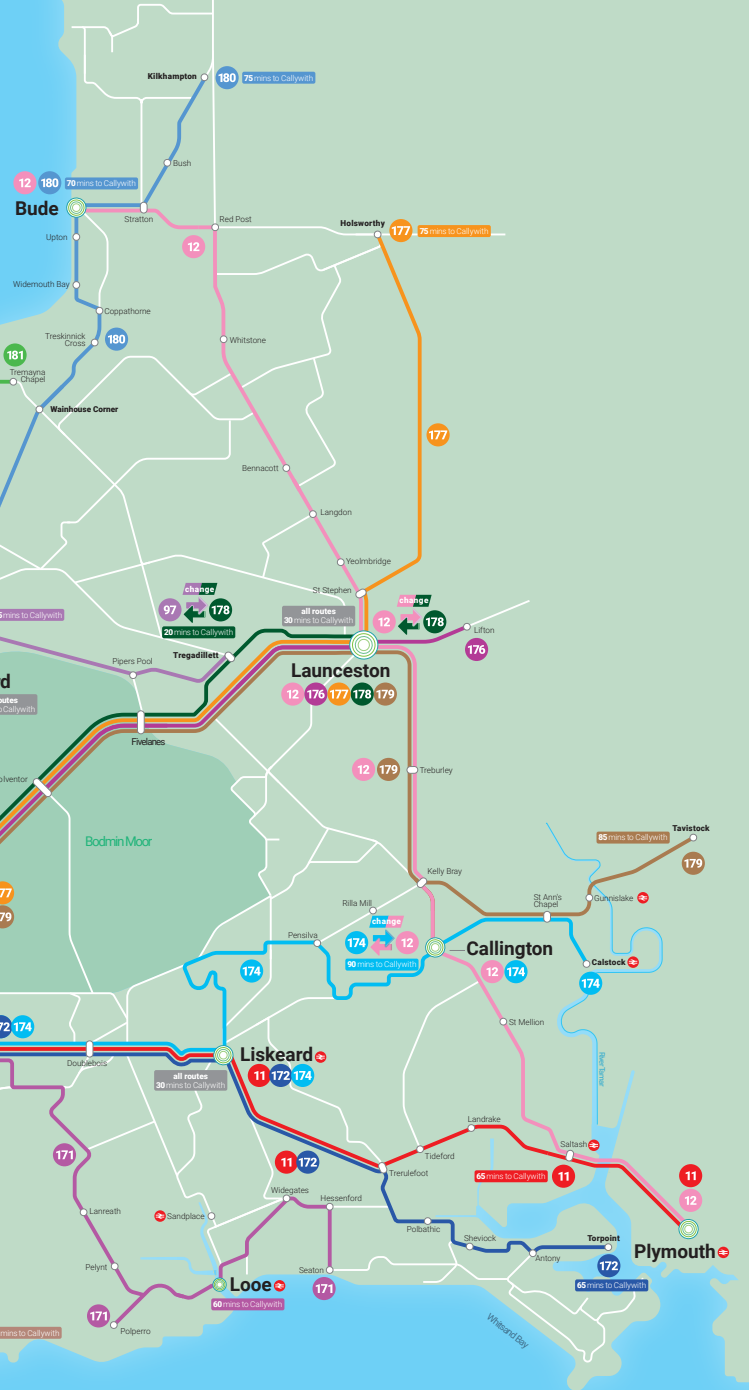

MANY OF OUR LOCAL BUS SERVICES CONNECT WITH THESE ROUTES

FREE CONNECTION TRAVEL FOR ALL CALLYWITH COLLEGE STUDENTS

Callywith College students can use the following services for free:

- Between Bodmin Parkway Train Station and Callywith College
- Between Bodmin Town and Callywith College