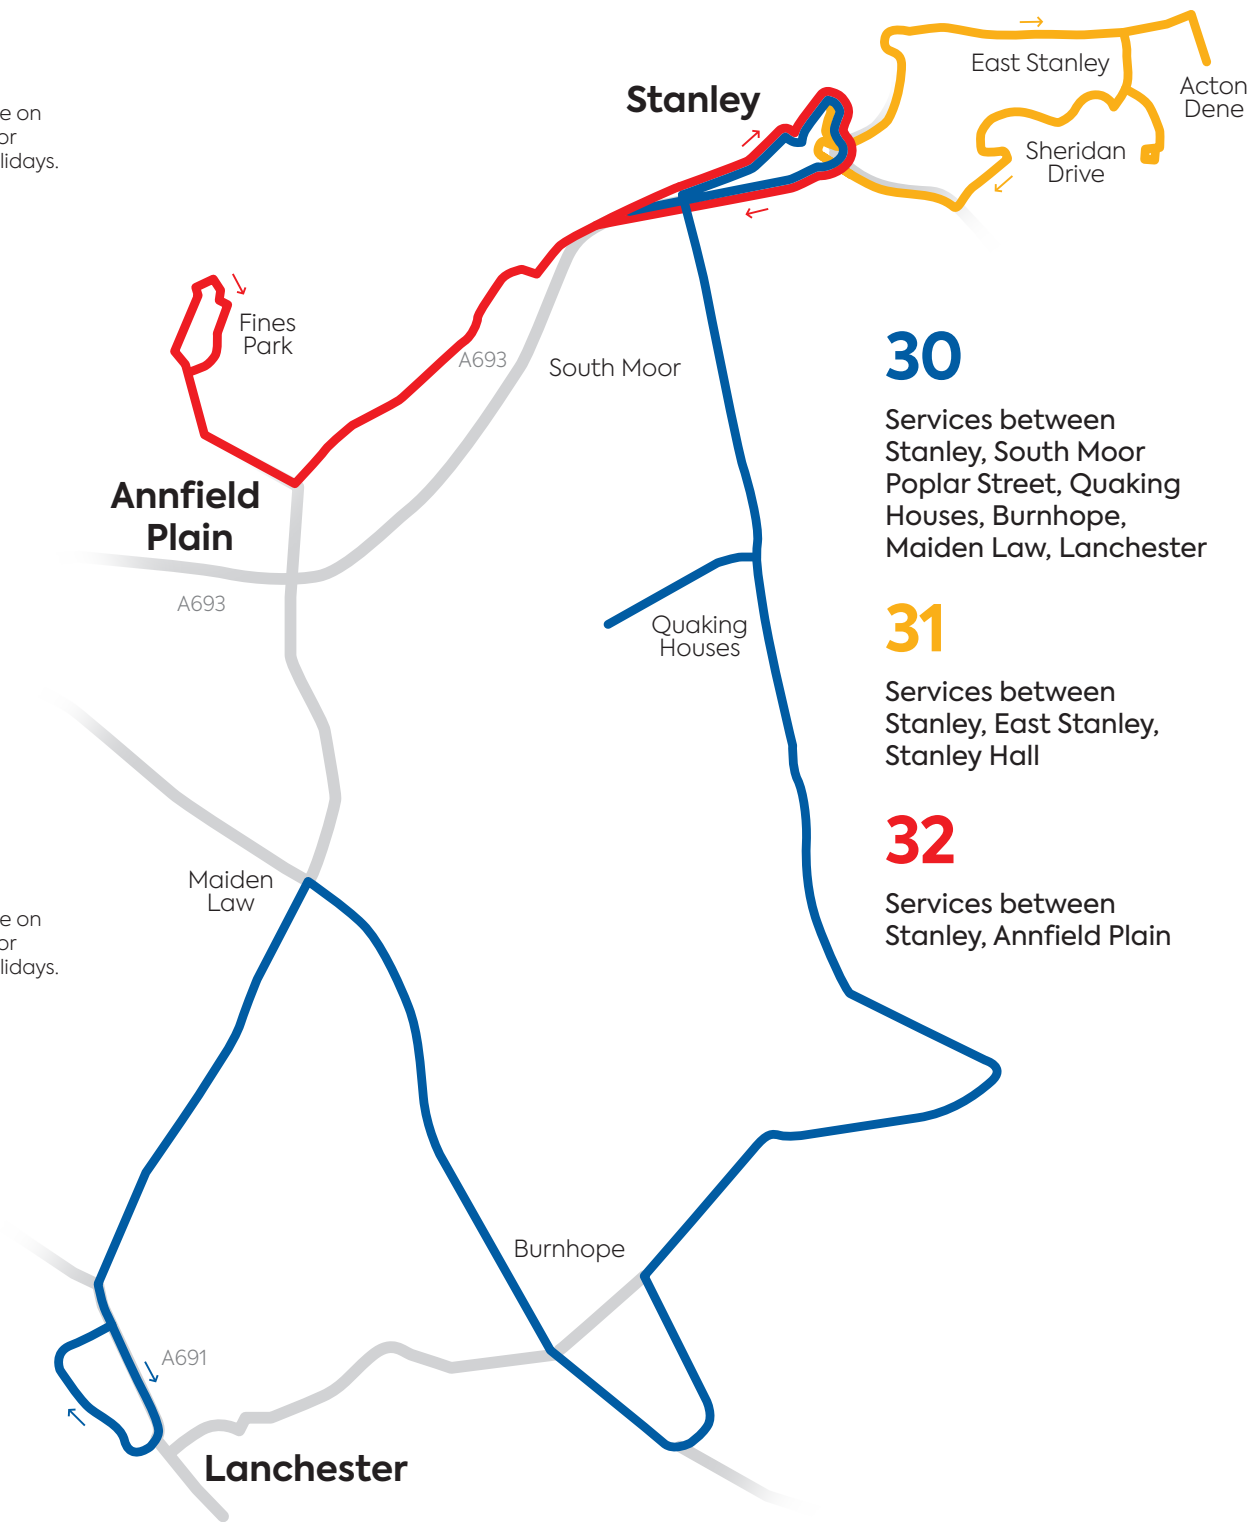

## Mondays to Fridays except public holidays

Service Number	30	30	30	30	then these mins past each hour	30	30	until	30	30	30	30	30	30	30	30	30	30		
Stanley Bus Station	0750	0858	0958	1015		58	15		1458	1515	1605	1630	1710	1745	1810	1910	2010	2110		
South Moor Poplar Street	0754	0902	1002	1019		02	19		1502	1519	1609	1634	1714	1749	1814	1914	2014	2114		
Quaking Houses Turning Circle	0758	0906	1006	1023		06	23		1506	1523	1613	1638	1718	1753	1818	1918	2018	2118		
Burnhope War Memorial	0805	0913	1013			13			1513		1620	1645	1725	1800	1824	1923	2023	2123		
Burnhope Greenwood Avenue	0808	0916	1016			16			1516		1623	1648	1728	1803	1827	1926	2026	2126		
Maiden Law Crossroads	0812	0920	1020			20			1520		1627	1652	1732	1807	1831	1930	2030	2130		
Lanchester Village Green	0816	0924	1024			24			1524		1631	1656	1736	1811	1835	1934	2034	2134		

## Saturdays

No service on Sundays or public holidays.

Service Number	30	30	30	30	then these mins past each hour	30	30	until	30	30	30	30	30	30	30	30	30	30		
Stanley Bus Station	0758	0858	0958	1015		58	15		1458	1515	1558	1615	1700	1810	1910	2010	2110			
South Moor Poplar Street	0802	0902	1002	1019		02	19		1502	1519	1602	1619	1704	1814	1914	2014	2114			
Quaking Houses Turning Circle	0806	0906	1006	1023		06	23		1506	1523	1606	1623	1708	1818	1918	2018	2118			
Burnhope War Memorial	0813	0913	1013			13			1513		1613		1715	1824	1923	2023	2123			
Burnhope Greenwood Avenue	0816	0916	1016			16			1516		1616		1718	1827	1926	2026	2126			
Maiden Law Crossroads	0820	0920	1020			20			1520		1620		1722	1831	1930	2030	2130			
Lanchester Village Green	0824	0924	1024			24			1524		1624		1726	1835	1934	2034	2134			

**30**

Services between Stanley, South Moor, Poplar Street, Quaking Houses, Burnhope, Maiden Law, Lanchester

**31**

Services between Stanley, East Stanley, Stanley Hall

**32**

Services between Stanley, Annfield Plain