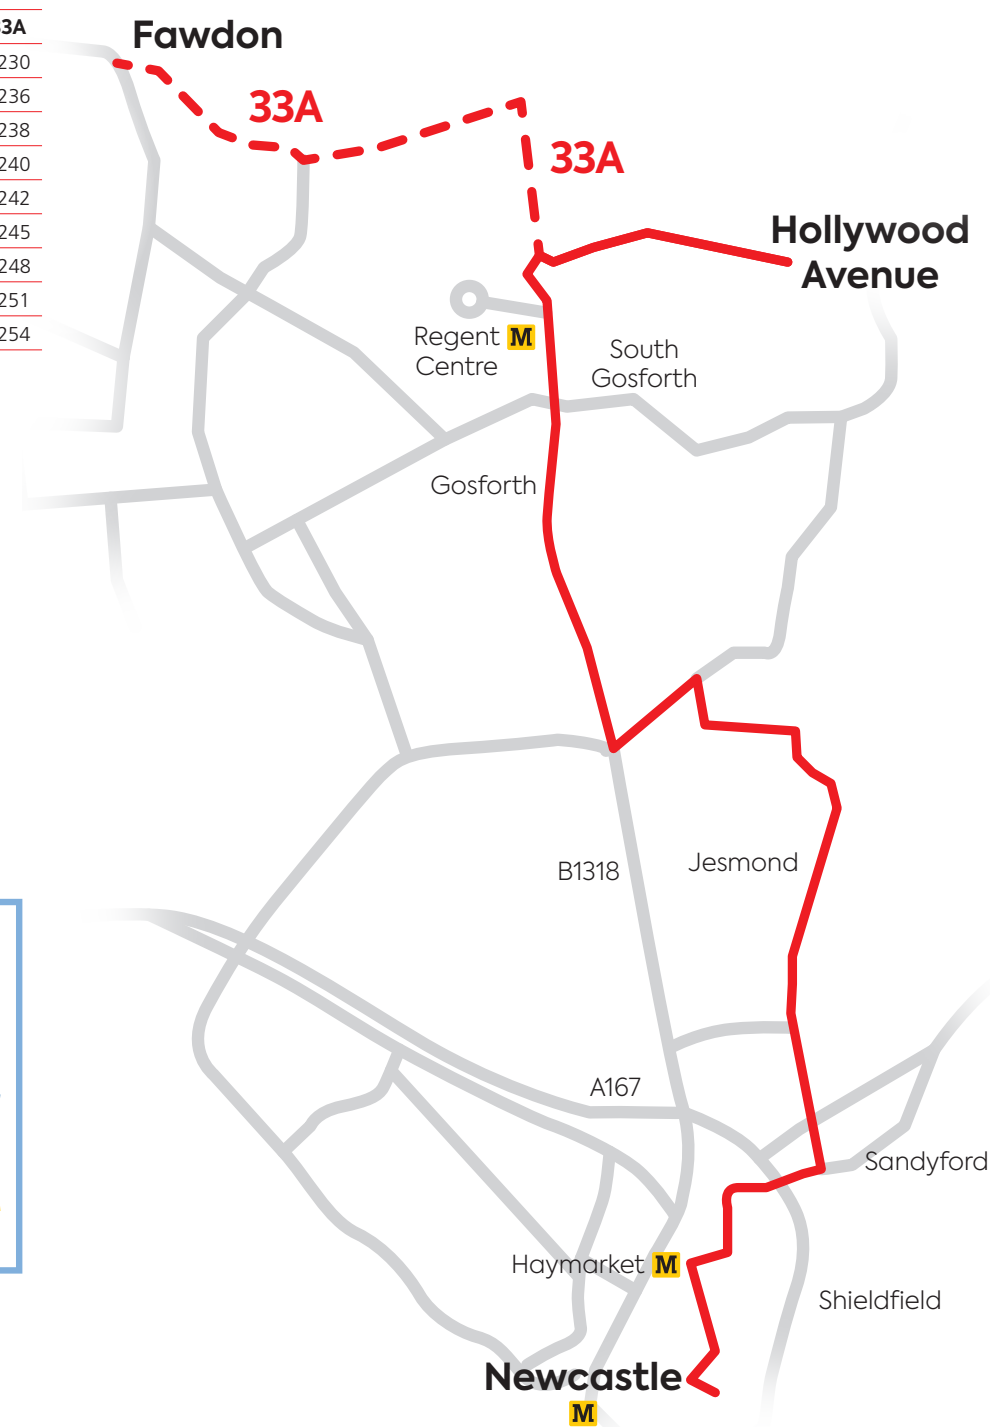

Sundays & public holidays

Service Number	33A	then every hour	33A	until	33A
Fawdon Mormon Church	0930		30		2230
Hollywood Avenue	0936		36		2236
Regent Centre Metro M	0938		38		2238
Gosforth High Street Brandling Arms	0940		40		2240
Jesmond Mitchell Avenue	0942		42		2242
Osborne Road Acorn Road	0944		44		2244
Archbold Terrace	0948		48		2248
Haymarket John Dobson Street M	0951	51	2251		
Newcastle John Dobson Street	0954	54	2254		

Just Go by Bus

£4 a day | £14 a week

With the North Tyne **Go Local Saver** valid up to Hollywood Avenue (but not to Fawdon)

Pay by mobile, contactless or cash