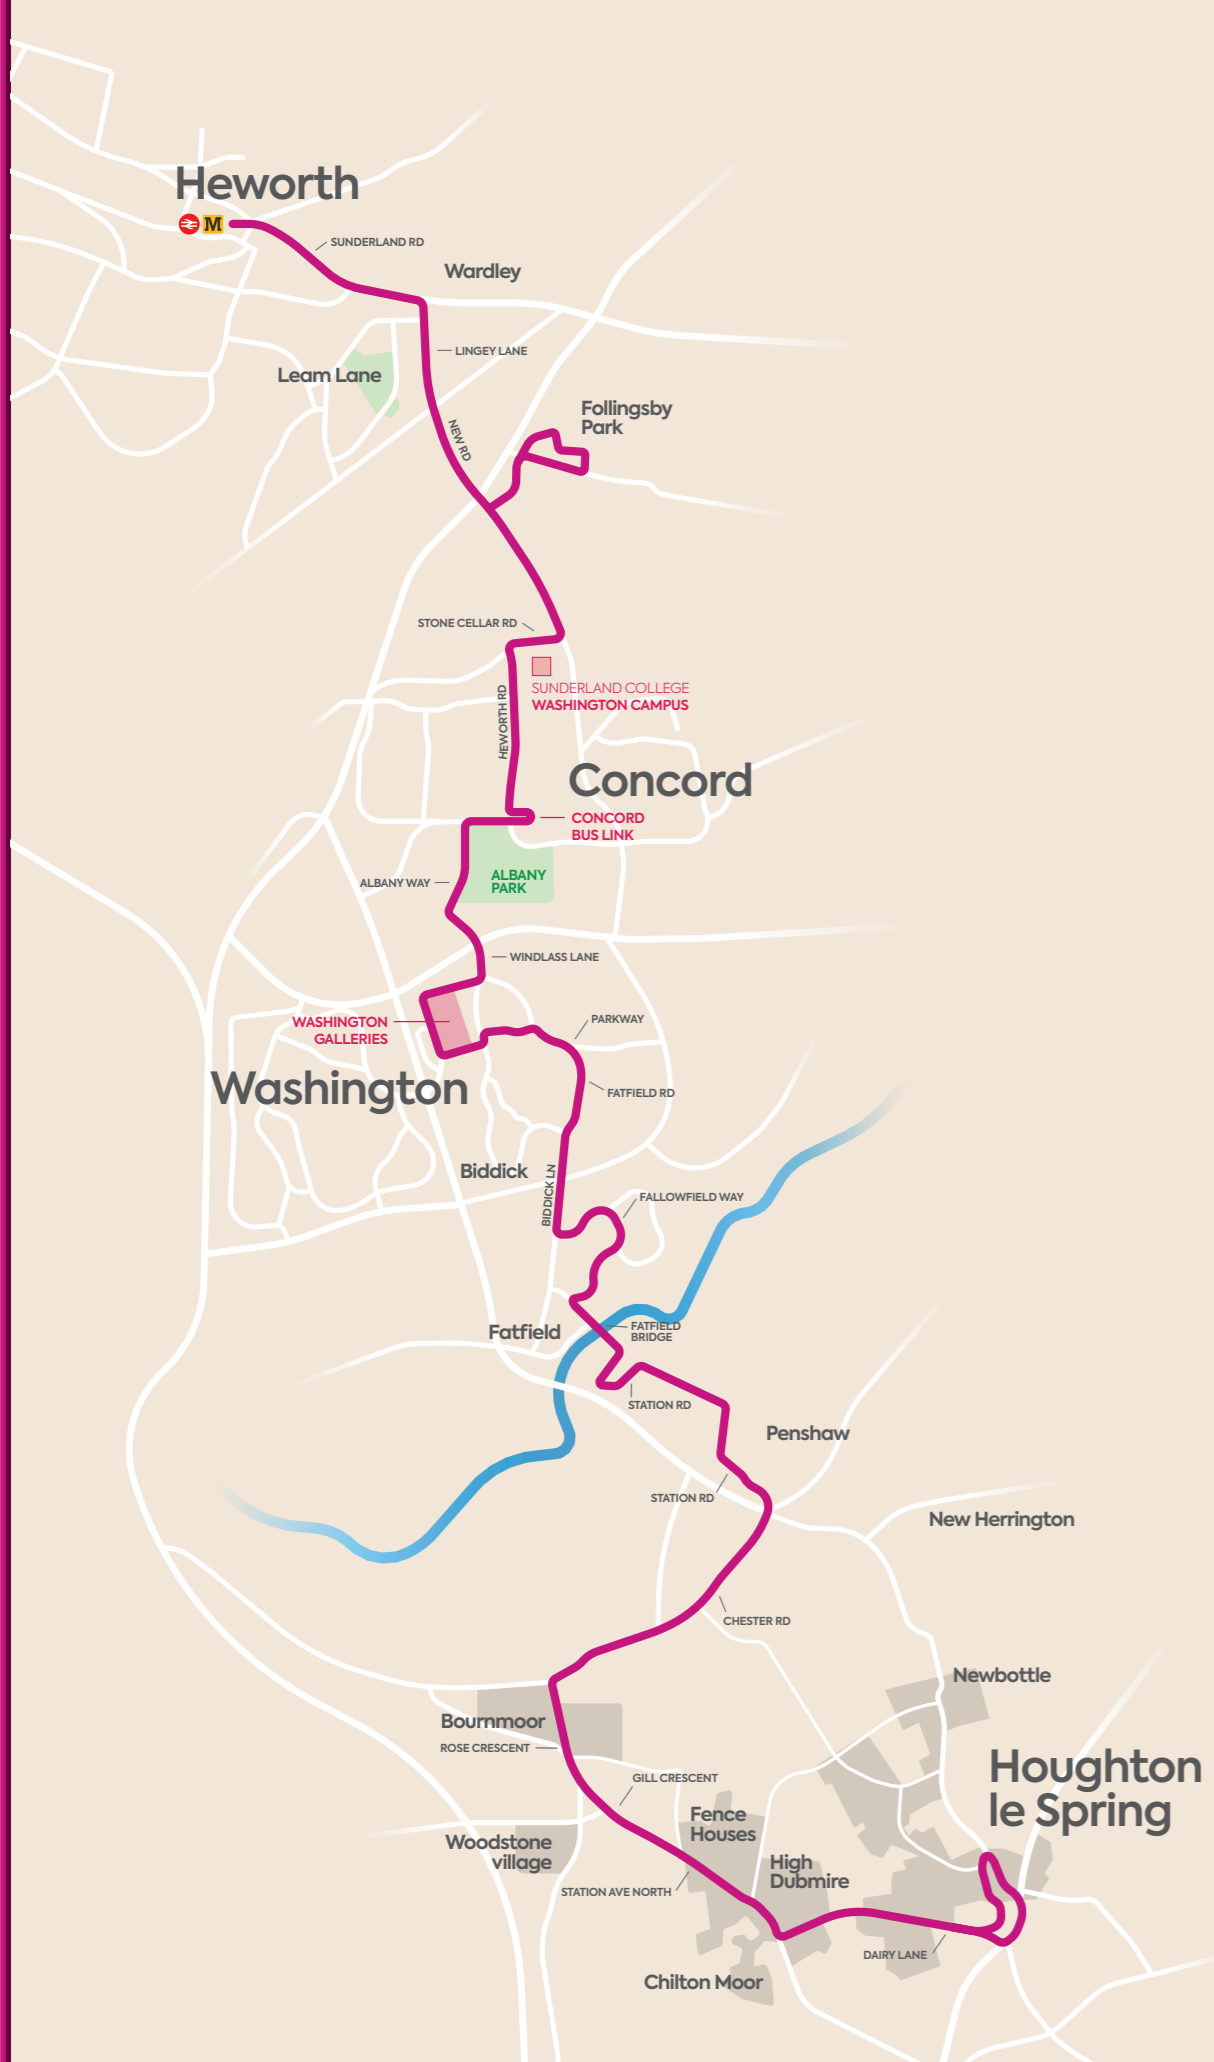

4

Mondays to Fridays

- Heworth Metro stand E
  Follingsby Amazon
  Usworth college
  Concord bus station stand B
  Washington Galleries stand A
  Fallowfield Way Fernlea Close
  Shiney Row Co-op
  Bourmoor Rose Crescent
  Fence Houses rail crossing
  Houghton-le-Spring Hillside Way

Table with 2 columns of bus numbers (0523-0613) and 2 columns of time intervals (11-59 mins).

- Heworth Metro stand E
  Follingsby Amazon
  Usworth college
  Concord bus station stand B
  Washington Galleries stand A
  Fallowfield Way Fernlea Close
  Shiney Row Co-op
  Bourmoor Rose Crescent
  Fence Houses rail crossing
  Houghton-le-Spring Hillside Way

Table with 2 columns of bus numbers (1933-2027) and 2 columns of time intervals (11-59 mins).

Saturdays

- Heworth Metro stand E
  Follingsby Amazon
  Usworth college
  Concord bus station stand B
  Washington Galleries stand A
  Fallowfield Way Fernlea Close
  Shiney Row Co-op
  Bourmoor Rose Crescent
  Fence Houses rail crossing
  Houghton-le-Spring Hillside Way

Table with 2 columns of bus numbers (0523-0643) and 2 columns of time intervals (11-59 mins).

Sundays & public holidays

- Heworth Metro stand E
  Follingsby Amazon
  Usworth college
  Concord bus station stand B
  Washington Galleries stand A
  Fallowfield Way Fernlea Close
  Shiney Row Co-op
  Bourmoor Rose Crescent
  Fence Houses rail crossing
  Houghton-le-Spring Hillside Way

Table with 2 columns of bus numbers (0523-0615) and 2 columns of time intervals (03-58 mins).

- TAP & PAY
  TALKING BUS
  FREE WIFI
  WHEELCHAIR & BUGGY ACCESS