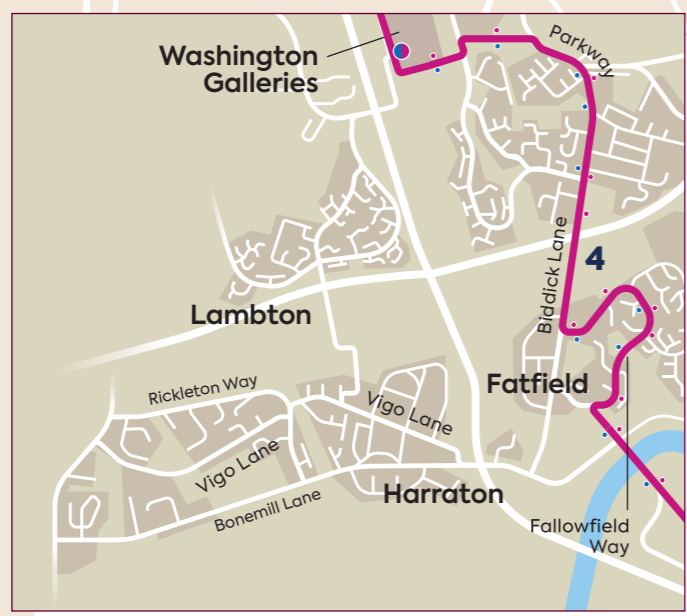

4

Mondays to Fridays

- Heworth Metro stand E
Follingsby Amazon
Usworth college
Concord bus station stand B
Washington Galleries stand A
Fallowfield Way Fernlea Close
Shiney Row Co-op
Bourmoor Rose Crescent
Fence Houses rail crossing
Houghton-le-Spring Hillside Way

Table with 2 columns of bus numbers (1933-2027) and 2 columns of time intervals (11-59 mins).

Saturdays

- Heworth Metro stand E
Follingsby Amazon
Usworth college
Concord bus station stand B
Washington Galleries stand A
Fallowfield Way Fernlea Close
Shiney Row Co-op
Bourmoor Rose Crescent
Fence Houses rail crossing
Houghton-le-Spring Hillside Way

Table with 2 columns of bus numbers (0523-0643) and 2 columns of time intervals (11-59 mins).

Sundays & public holidays

- Heworth Metro stand E
Follingsby Amazon
Usworth college
Concord bus station stand B
Washington Galleries stand A
Fallowfield Way Fernlea Close
Shiney Row Co-op
Bourmoor Rose Crescent
Fence Houses rail crossing
Houghton-le-Spring Hillside Way

Table with 2 columns of bus numbers (0523-0615) and 2 columns of time intervals (03-58 mins).

- TAP & PAY
TALKING BUS
FREE WIFI
WHEELCHAIR & BUGGY ACCESS

Advertisement for the North East app featuring a woman using a smartphone and a line of buses. Text includes 'get the North East app', 'buy tickets check times plan journeys track your bus ... & more', and app store logos.