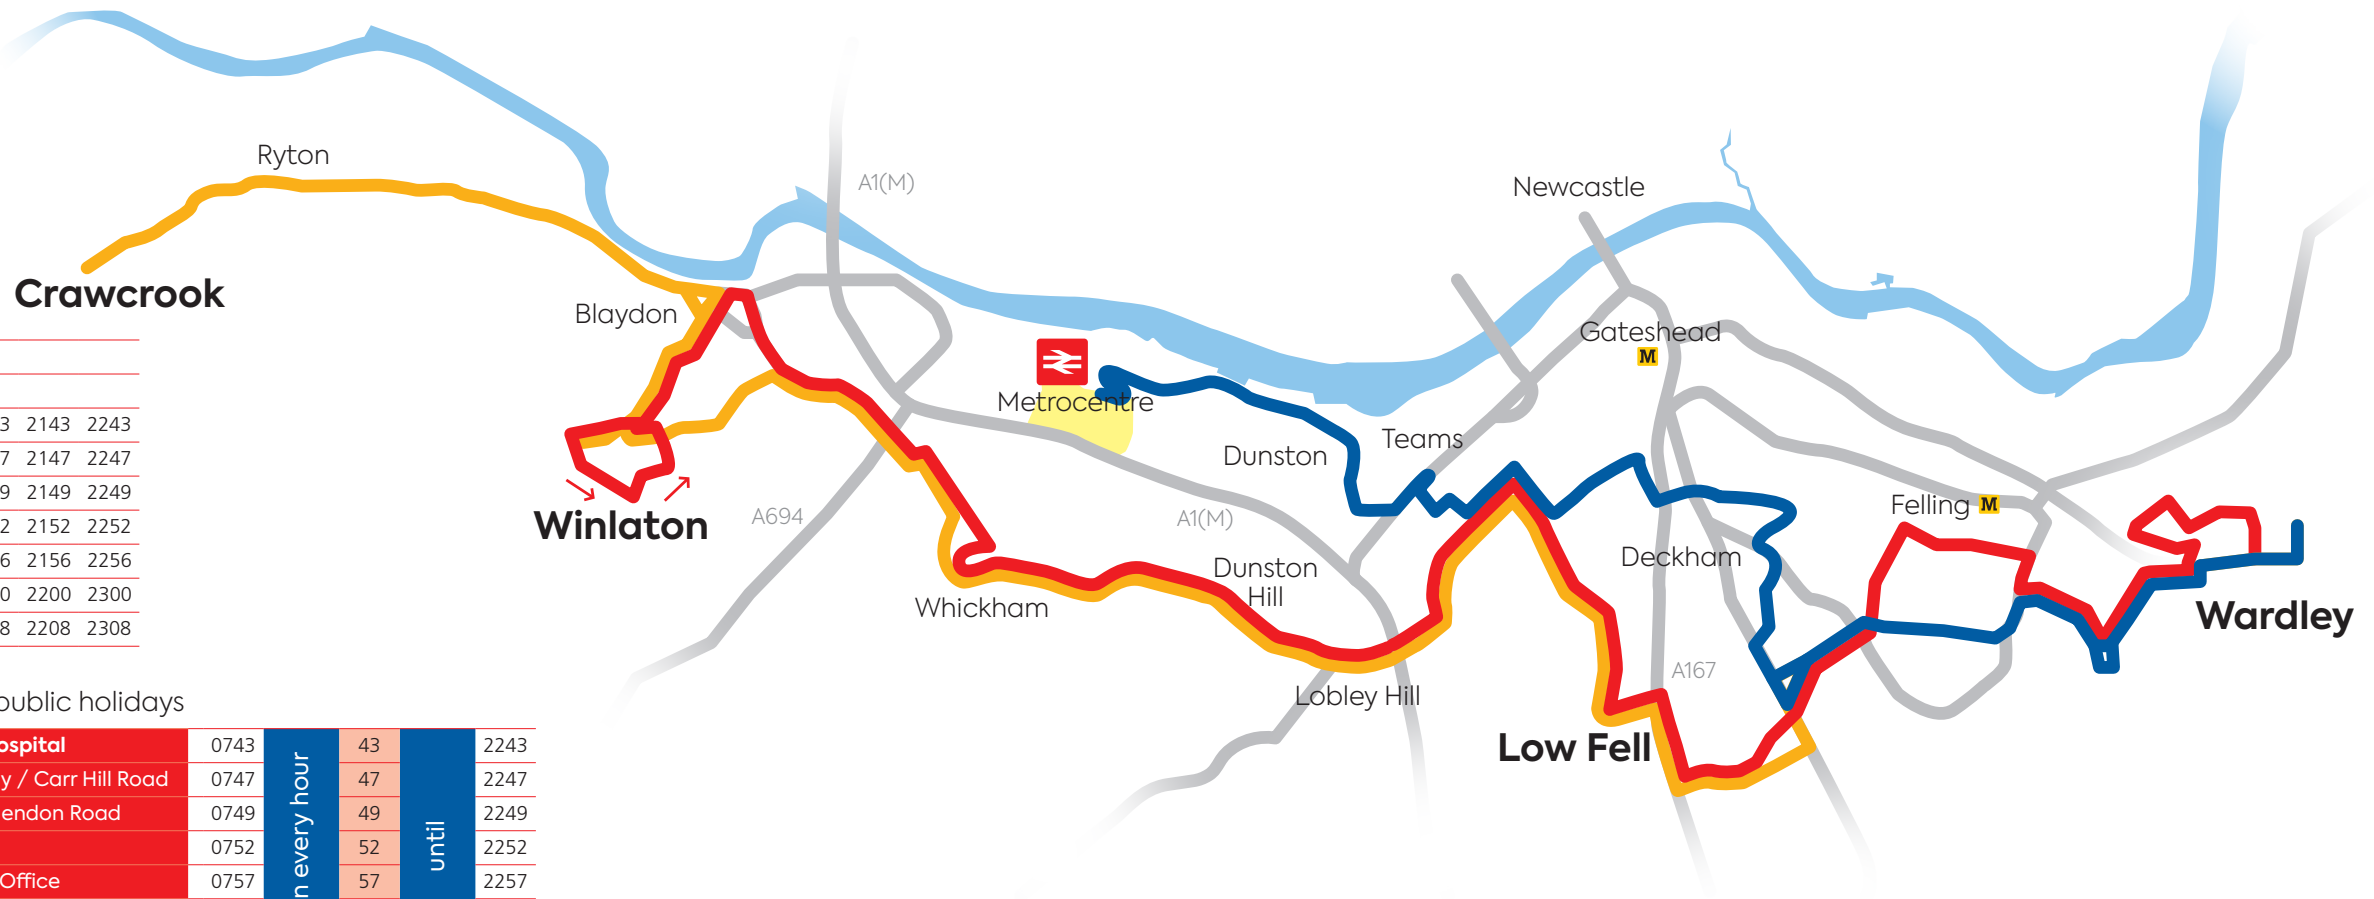

Saturdays

Wardley Bus Terminus	0714	then every hour	14	until	1914			
Leam Lane Estate Fewster Square	0719		19		1919			
Queen Elizabeth Hospital	0727		27		1927	2043	2143	2243
Deckham Broadway / Carr Hill Road	0731		31		1931	2047	2147	2247
Split Crow Road / Hendon Road	0733		33		1933	2049	2149	2249
Gateshead Library	0737		37		1937	2052	2152	2252
Saltwell Road Post Office	0742	42	1942	2056	2156	2256		
Bolam Street Flats	0746	46	1946	2100	2200	2300		
Metrocentre Interchange	0755	55	1955	2108	2208	2308		

Sundays & public holidays

Queen Elizabeth Hospital	0743	then every hour	43	until	2243
Deckham Broadway / Carr Hill Road	0747		47		2247
Split Crow Road / Hendon Road	0749		49		2249
Gateshead Library	0752		52		2252
Saltwell Road Post Office	0757		57		2257
Bolam Street Flats	0801		01		2301
Metrocentre Interchange	0809	09	2309		

Saturdays

Metrocentre Interchange	0700	then every hour	00	until	1800	1915	2015	2115	2215	2315
Bolam Street Flats	0708		08		1808	1923	2023	2123	2223	2323
Saltwell Road Post Office	0713		13		1813	1927	2027	2127	2227	2327
Gateshead Library	0719		19		1819	1931	2031	2131	2231	2331
Split Crow Road / Hendon Road	0722		22		1822	1934	2034	2134	2234	2334
Deckham Broadway / Carr Hill Road	0724		24		1824	1936	2036	2136	2236	2336
Queen Elizabeth Hospital	0728		28		1828	1940	2040	2140	2240	2340
Leam Lane Estate Fewster Square	0736		36		1836					
Wardley Bus Terminus	0741	41	1841							

- 67** Services between Metrocentre, Saltwell Road, Gateshead, Deckham, Leam Lane Estate and Wardley.
- 69** Services between Winlaton, Blaydon, Swalwell, Whickham, Lobley Hill, Saltwell Road, Low Fell, Felling, Leam Lane Estate and Wardley.
- 69B** Services between Queen Elizabeth Hospital, Low Fell, Saltwell Road, Lobley Hill, Whickham, Swalwell, Blaydon, Winlaton, Ryton and Crawcrook.