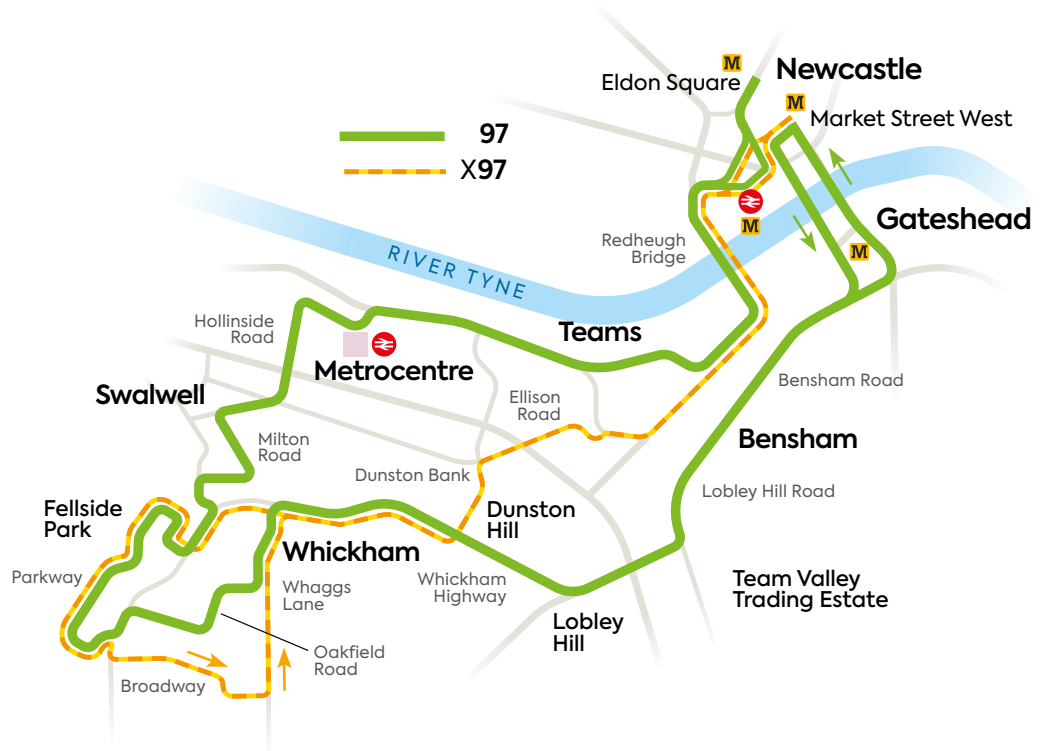

M Newcastle Market St West	0629	0653	0716	0736	0756	0814	0834	0850	0905	0923	0938				
M Gateshead Interchange	0619	0636	0648	0701	0716	0726	0744	0804	0822	0842	0859	0914	0932	0947	
Lobley Hill Road Victoria Road	0624	0641	0653	0707	0722	0734	0754	0814	0831	0848	0905	0920	0938	0953	
Lobley Hill Top Library	0628	0645	0657	0712	0728	0741	0801	0821	0837	0853	0910	0925	0943	0958	
Whickham Harry Clasper	0633	0651	0703	0718	0734	0748	0808	0828	0844	0859	0916	0931	0949	1004	
Oakfield Road The Fellsider	0638	0656	0708	0724	0741	0756	0816	0836	0850	0905	0922	0937	0955	1010	
Fellside Park Thistledon Avenue	0641	0659	0711	0728	0745	0800	0820	0840	0853	0908	0925	0940	0958	1013	
Swalwell Estate North View	0645	0703	0715	0733	0750	0805	0825	0845	0858	0913	0930	0945	1003	1018	
M Metrocentre Interchange	0653	0713	0725	0745	0803	0818	0838	0856	0910	0925	0942	0957	1015	1030	
M Newcastle Clayton St West	0706	0726	0738	0800	0819	0836	0855	0911	0925	0940	0955	1010	1028	1043	
M Newcastle Eldon Square	0711	0731	0747	0809	0828	0846	0901	0916	0930	0945	1000	1015	1033	1048	
M Newcastle Market St West	0953	08 23 38 53	1408	1423	1438	1453	1508	1523	1540	1600	1620	1635	1650		
M Gateshead Interchange	1002	17 32 47 02	1417	1432	1447	1502	1517	1532	1549	1609	1629	1644	1659		
Lobley Hill Road Victoria Road	1008	23 38 53 08	1423	1438	1453	1508	1523	1538	1556	1616	1637	1652	1707		
Lobley Hill Top Library	1013	28 43 58 13	1428	1443	1458	1513	1528	1544	1602	1622	1643	1658	1713		
Whickham Harry Clasper	1019	34 49 04 19	1434	1449	1504	1519	1534	1551	1610	1630	1651	1706	1721		
Oakfield Road The Fellsider	1025	40 55 10 25	1440	1455	1511	1526	1542	1557	1616	1636	1657	1712	1727		
Fellside Park Thistledon Avenue	1028	43 58 13 28	1443	1458	1515	1530	1545	1600	1619	1639	1700	1715	1730		
Swalwell Estate North View	1033	48 03 18 33	1448	1503	1520	1535	1550	1605	1624	1644	1705	1720	1735		
M Metrocentre Interchange	1045	00 15 30 45	1500	1517	1534	1549	1604	1619	1638	1658	1719	1734	1749		
M Newcastle Clayton St West	1058	13 28 43 58	1513	1530	1547	1602	1617	1632	1651	1711	1732	1747	1802		
M Newcastle Eldon Square	1103	18 33 48 03	1518	1535	1552	1607	1622	1637	1656	1716	1737	1752	1807		
M Newcastle Market St West	1705	1720	1740	1755	1810	1825	1845	1900	1915	1942	2012	2057	2142	2227	2312
M Gateshead Interchange	1714	1729	1749	1804	1819	1834	1854	1908	1923	1949	2019	2104	2149	2234	2319
Lobley Hill Road Victoria Road	1722	1737	1757	1810	1825	1840	1900	1914	1929	1954	2024	2109	2154	2239	2324
Lobley Hill Top Library	1728	1743	1802	1815	1830	1845	1905	1918	1933	1958	2028	2113	2158	2243	2328
Whickham Harry Clasper	1736	1751	1810	1821	1836	1851	1911	1924	1939	2004	2034	2119	2204	2249	2334
Oakfield Road The Fellsider	1742	1757	1816	1826	1841	1856	1916	1929	1944	2009	2039	2124	2209	2254	2339
Fellside Park Thistledon Avenue	1745	1800	1819	1829	1844	1859	1919	1932	1947	2012	2042	2127	2212	2257	2342
Swalwell Estate North View	1750	1805	1824	1834	1849	1904	1924	1936	1951	2016	2046	2131	2216	2301	2346
M Metrocentre Interchange	1804	1819	1835	1842	1859	1914	1931	1943	1958	2023	2053	2138	2223	2308	2353
M Newcastle Clayton St West	1817	1832	1847	1911	1926										
M Newcastle Eldon Square	1822	1837	1852	1916	1931