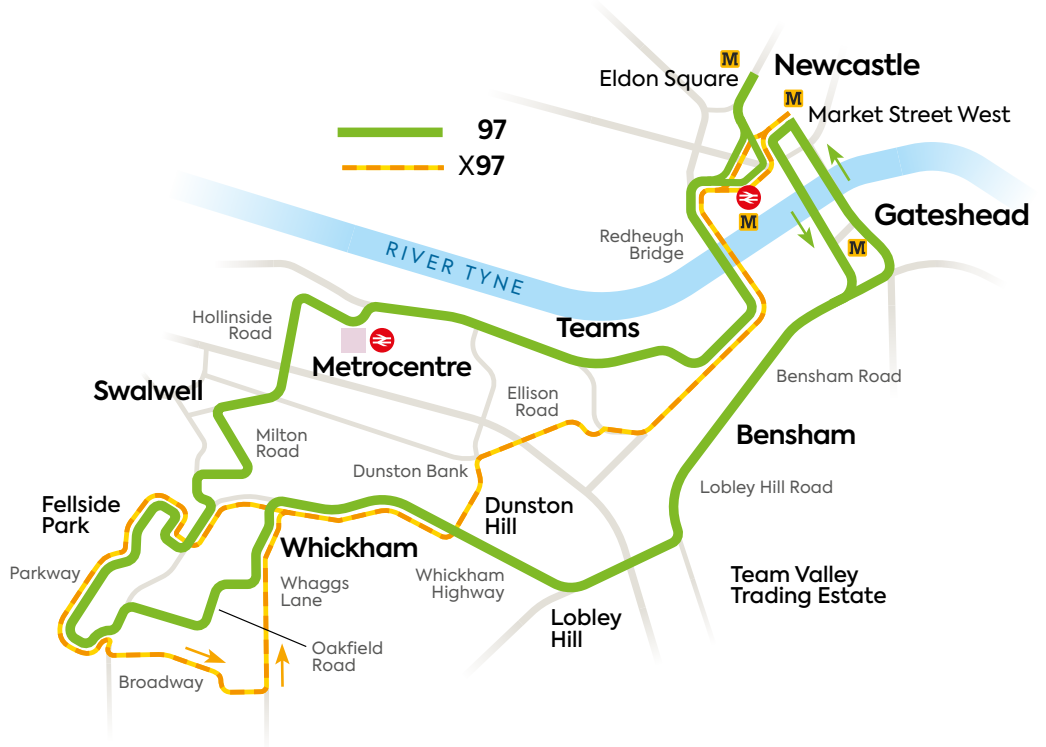

M Newcastle Eldon Square	1705	1725	1745	1800	1815	1830	1845	1900	1919	1934									
M Newcastle Central Station	1712	1732	1752	1807	1822	1837	1851	1907	1926	1940									
M Metrocentre Interchange	1728	1748	1808	1824	1836	1851	1903	1921	1940	1954	2057	2142	2227	2312					
Swalwell Estate North View	1736	1756	1816	1832		1859		1929		2002	2104	2149	2234	2319					
Fellside Park Thistledon Avenue	1743	1803	1823	1837		1904		1934		2007	2109	2154	2239	2324					
Oakfield Road The Fellsider	1746	1806	1826	1840		1907		1937		2010	2111	2156	2241	2326					
Whickham Harry Clasper	1751	1811	1831	1845		1912		1942		2015	2116	2201	2246	2331					
Lobley Hill Top Library	1757	1817	1837	1851		1918		1948		2021	2122	2207	2252	2337					
Lobley Hill Road Victoria Road	1802	1822	1842	1856		1923		1953		2026	2127	2212	2257	2342					
M Gateshead Interchange	1813	1831	1850	1903		1930		2000		2033	2133	2218	2303	2347					
M Newcastle Market St West	1820	1838	1857	1909		1936		2006		2039	2139	2224	2309						

- this journey starts at Sunnyside Front Street at 0520 and continues to Newcastle Central Station arriving at 0545
- these journeys start at Fellside Road/West Street stop 3 minutes before Thistledon Road
- these journeys start at Newgate Street 3 minutes before Central Station