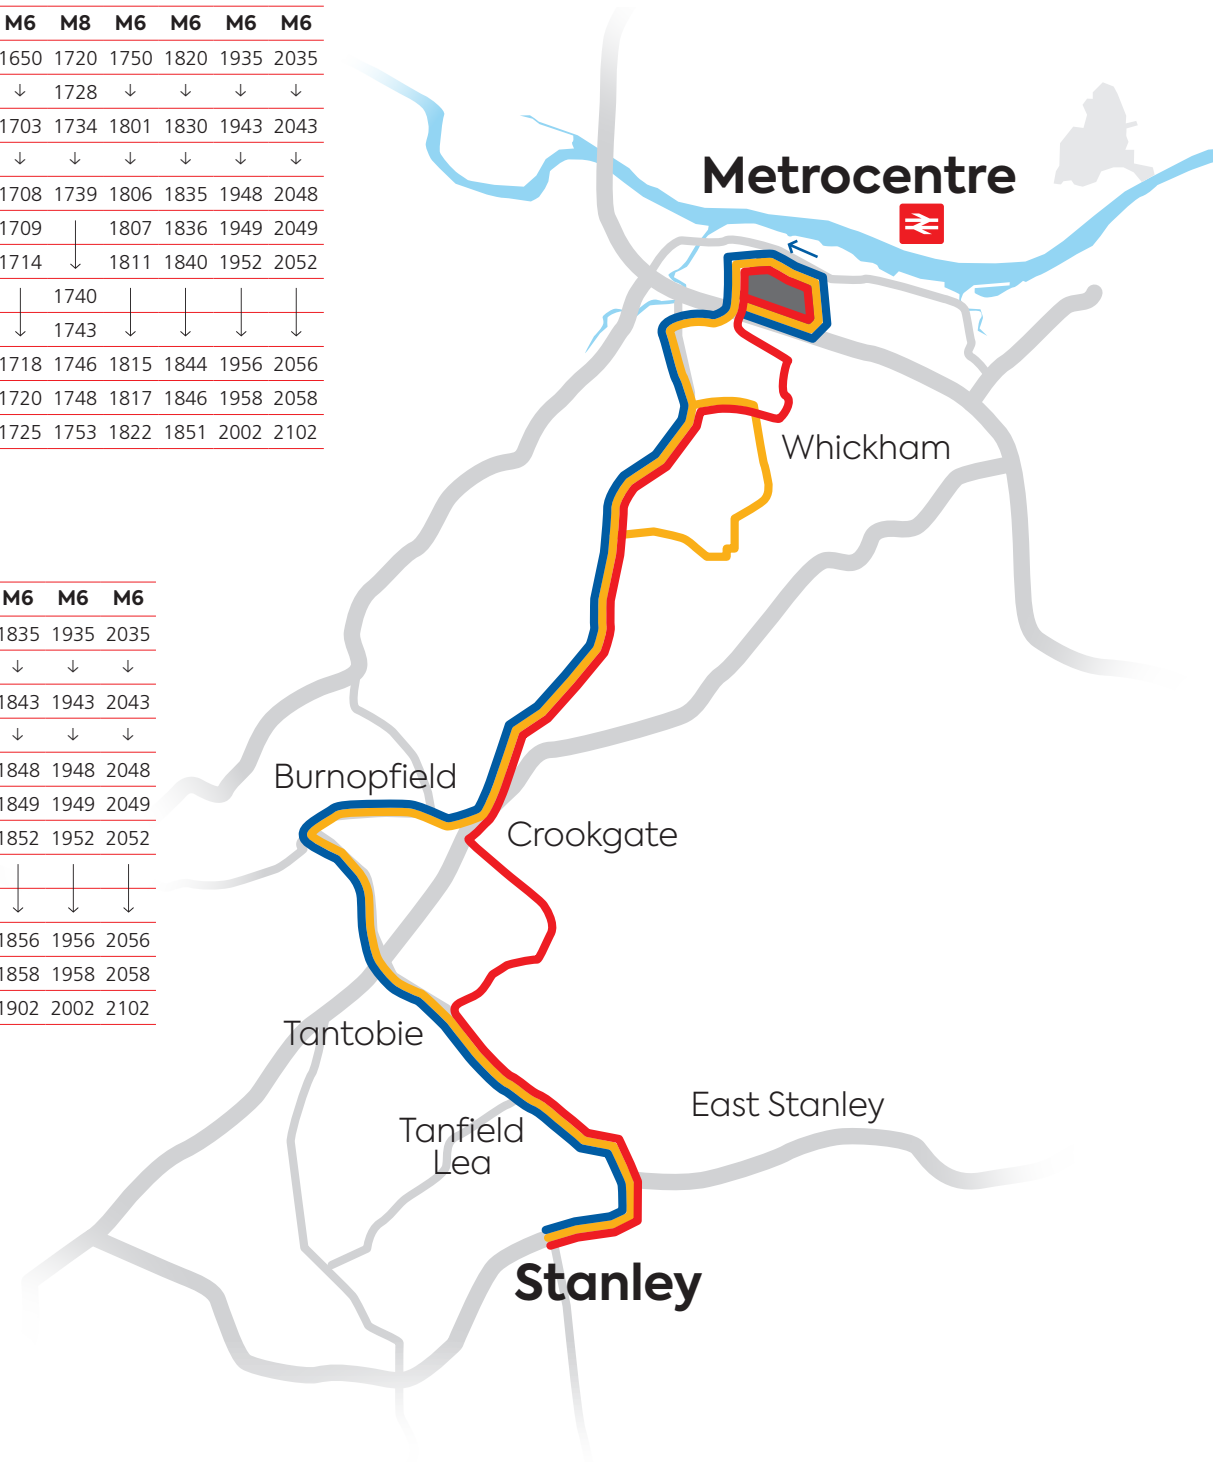

M6 | M7

Stanley,
Tanfield Lea,
Tantobie,
Lintz Estate,
Burnopfield,
Crookgate,
Whickham,
Metrocentre

M8

Stanley,
Tanfield Lea,
Tantobie,
Tanfield,
Crookgate,
Whickham,
Metrocentre

Mondays to Fridays except public holidays

Sundays & public holidays

Service Number	M6		M6		M6	M6	M6	M6
Stanley Bus Station	0745	then every hour	45	until	1745	1845	1945	2310
Tanfield Lea Park	0749		49		1749	1849	1949	2314
Tantobie Road Ends	0752		52		1752	1852	1952	2317
Lintz Albion Inn	0756		56		1756	1856	1956	2321
Burnopfield Post Office	0800		00		1800	1900	2000	2325
Crookgate Pack Horse	0802		02		1802	1902	2002	2327
Fellside Park The Fellsider	0807		07		1807	1907	2007	2332
Metrocentre Interchange	0817		17		1817	1917	2017	2342