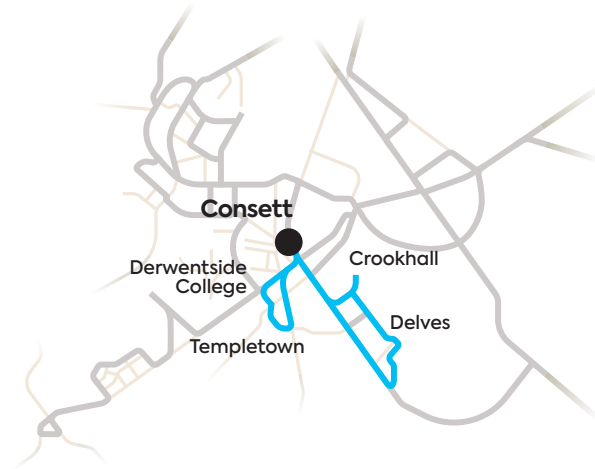

this is a circular service through Delves, with V1 buses running anti-clockwise and V2 clockwise

to & from **Templetown** V1

Mondays to Saturdays

| | V1 | V1 | V1 | V1 |
|--------------------------|------|------|-----------|------|
| Consett bus station | 0822 | 0934 | 34 | 1634 |
| Templetown Knitsley Lane | 0825 | 0937 | 37 | 1637 |
| Derwentside College | 0827 | 0939 | 39 | 1639 |
| Consett bus station | 0830 | 0942 | 42 | 1642 |

this first journey only runs Mondays to Fridays

all these Templetown journeys start from or continue to Delves

there are also buses up to every hour on X-lines X5 from Delves Lane and Gloucester Road into Consett

there are also buses up to every hour on X-lines X5 from Delves Lane and Gloucester Road into Consett

there are no V1 or V2 buses on Sundays but an hourly service runs on X5