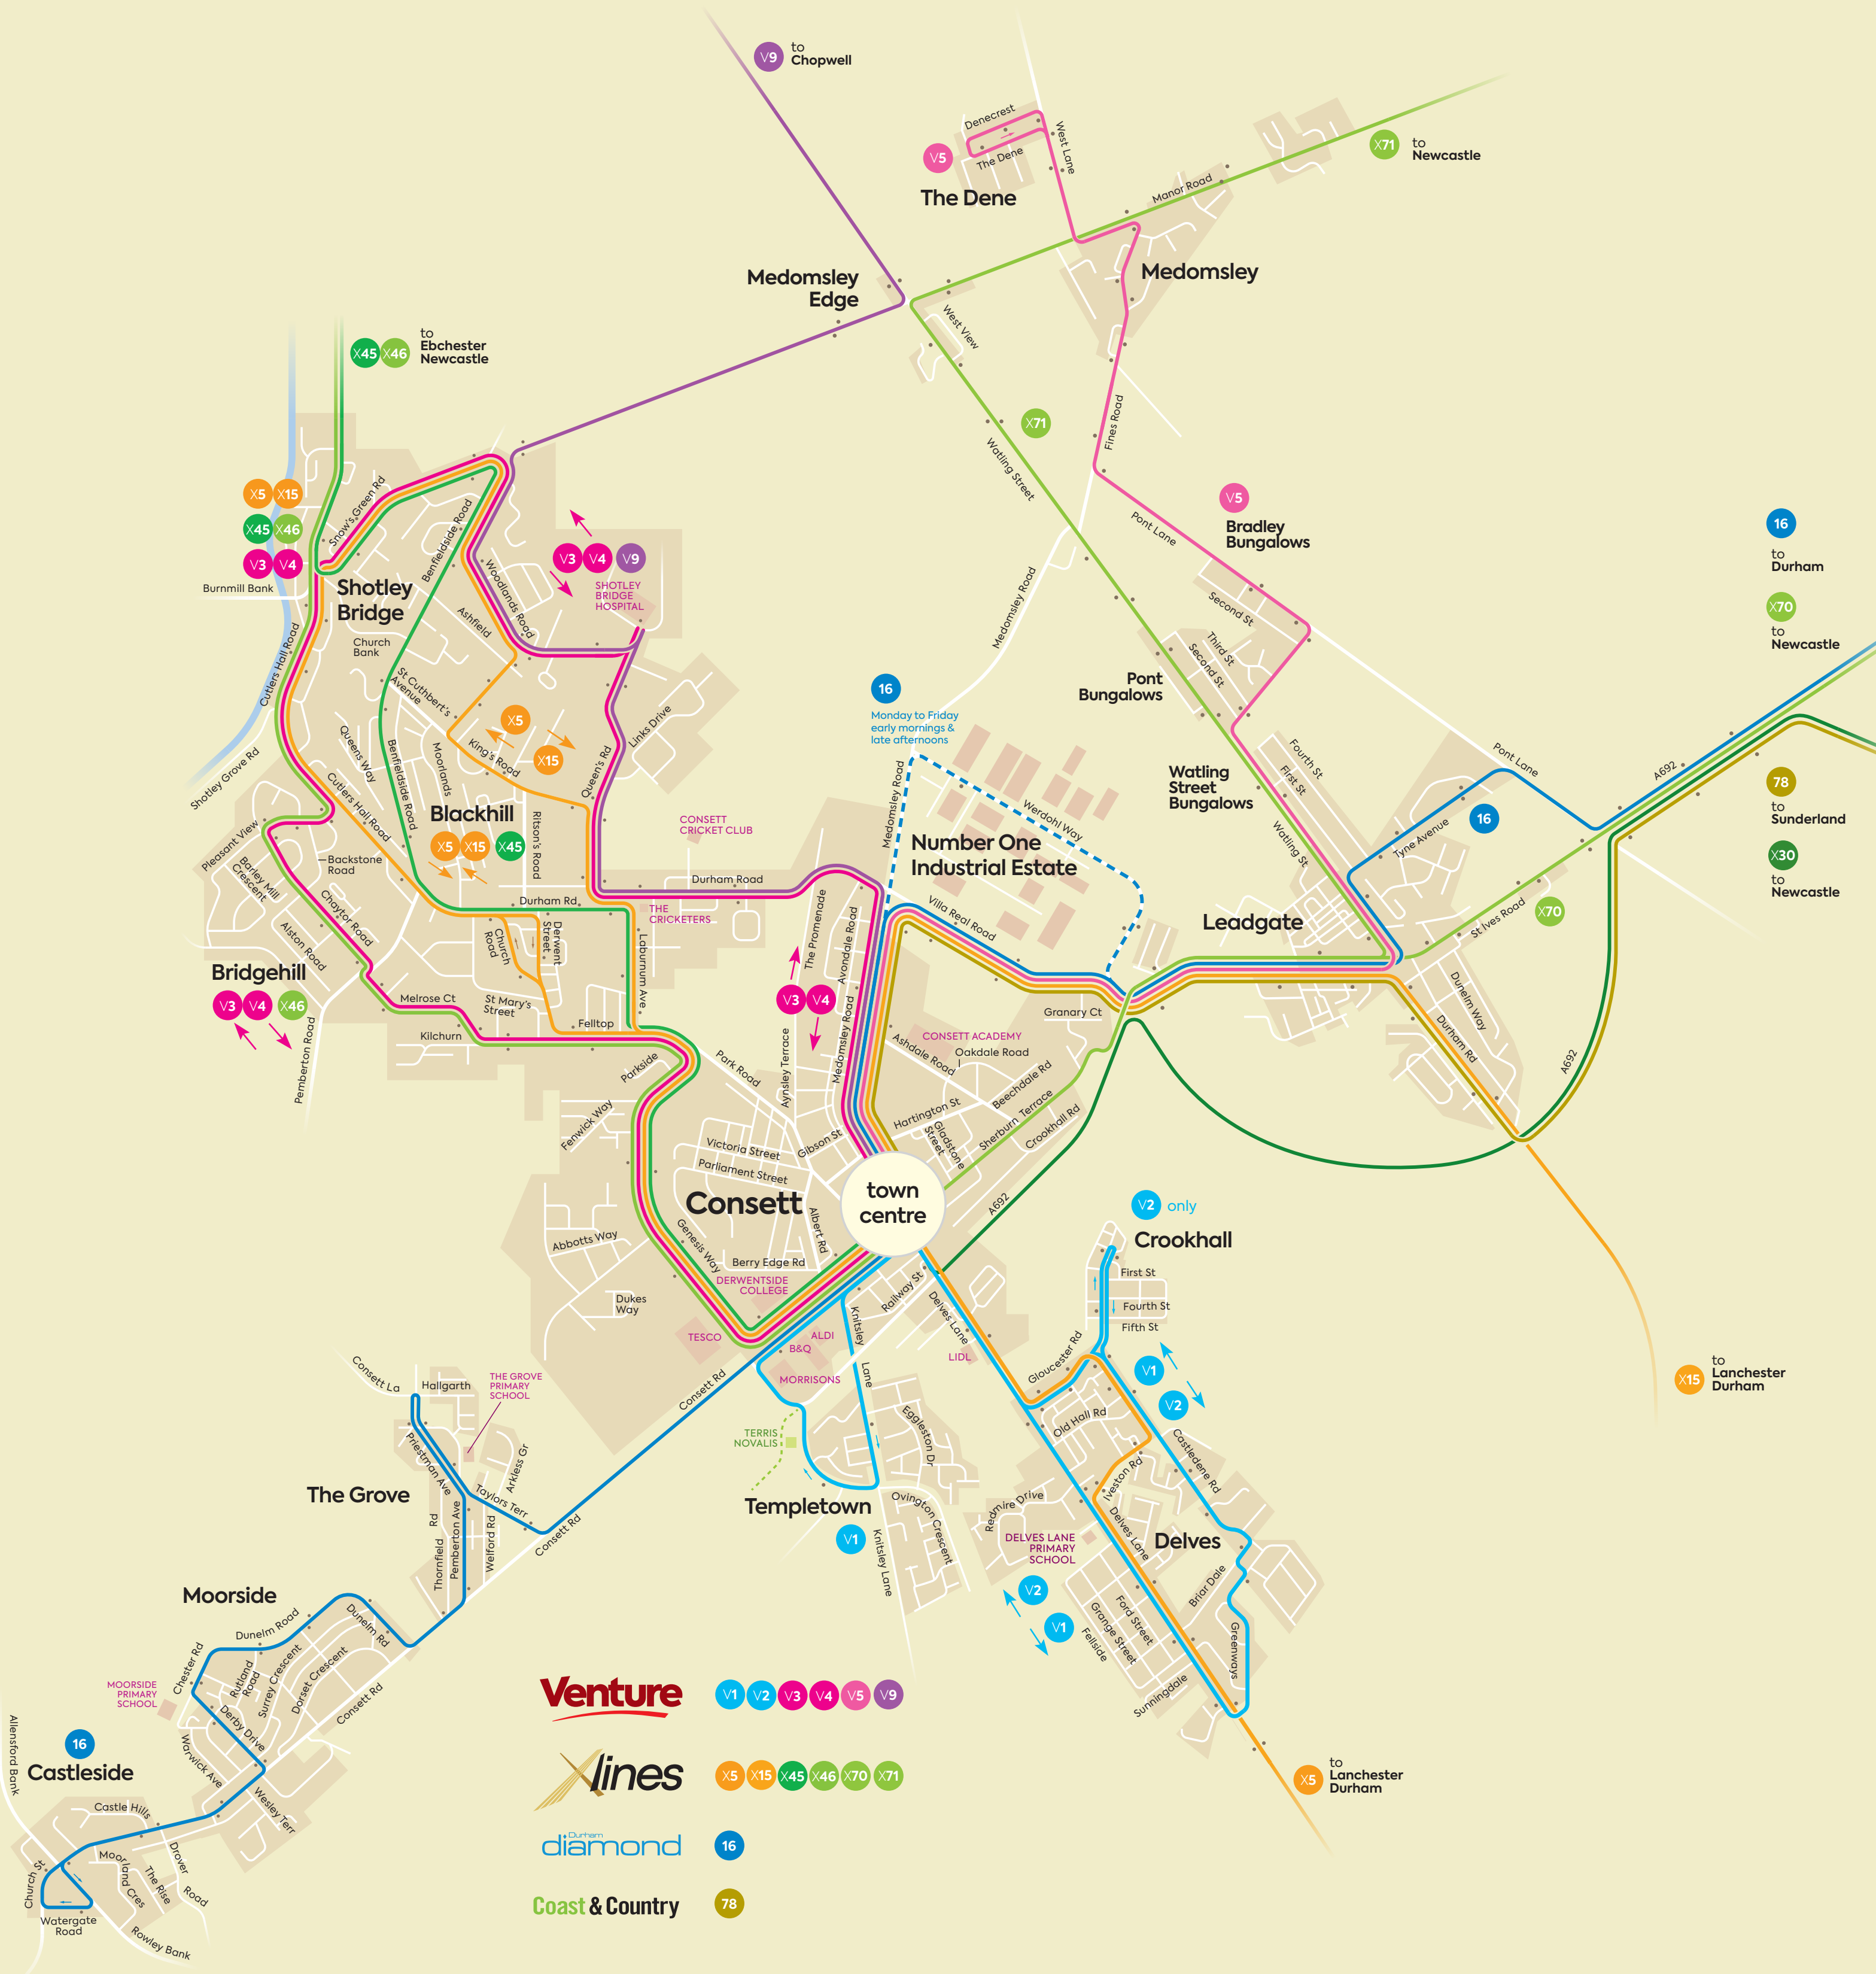

# Consett local bus network

this area is within the go local **Consett zone**

- Venture** V1 V2 V3 V4 V5 V9
- Xlines** X5 X15 X45 X46 X70 X71
- Durham diamond** 16
- Coast & Country** 78